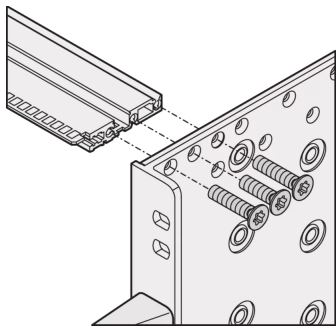

24568-449 EUROPACPRO SIDE PANEL FOR TEXTILE GASKET, TYPE R, 6 U, 295 MM

Combinations of horizontal rails and side panels

\*+ = can be combined, - = combination not recommended

Accessory A Support #1	-	+	+	+
Accessory B Support #2	+	+	+	+
Accessory C Support #3	+	+	+	+
Horizontal rail	+	+	-	-
Side panel	Light #1	Fluores #2	Energy #3	Support #4

## KEY FEATURES

For high mechanical loads up to 25 g (vibration resistance, shock and vibration requirements e.g. IEC 61587-DL 3)

For high mechanical demands, 19" bracket 3,5mm and side panel 3mm, tox-cold welded together, clear passivated, front anodized

EMC shielding concept for front/rear with EMC textile gasket

Four mounting holes per 19" bracket provide improved stability when screwing the subrack into a cabinet or open frame rack

With holes for handle