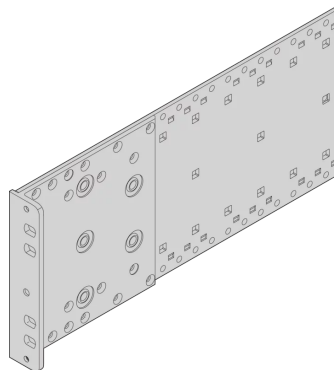

24568-449 EUROPACPRO SIDE PANEL FOR TEXTILE GASKET, TYPE R, 6 U, 295 MM

Combinations of horizontal rails and side panels

\*+ = can be combined, - = combination not recommended

Accessory A Support #1	-	+	+	+
Accessory B Support #2	+	+	+	+
Accessory C Support #3	+	+	+	+
Horizontal rail	+	+	-	-
Side panel	Light #1	Fluores #2	Energy #3	Support #4

## KEY FEATURES

For high mechanical loads up to 25 g (vibration resistance, shock and vibration requirements e.g. IEC 61587-DL 3)

For high mechanical demands, 19" bracket 3,5mm and side panel 3mm, tox-cold welded together, clear passivated, front anodized

EMC shielding concept for front/rear with EMC textile gasket

Four mounting holes per 19" bracket provide improved stability when screwing the subrack into a cabinet or open frame rack

With holes for handle

## PRODUCT ATTRIBUTES

Product Type: Side Panel

Product Family: EuropacPRO

Type: Type R

Rack Height: 6 U

Board Depth: 295 mm

Package Quantity: 1

Package Unit: Pair