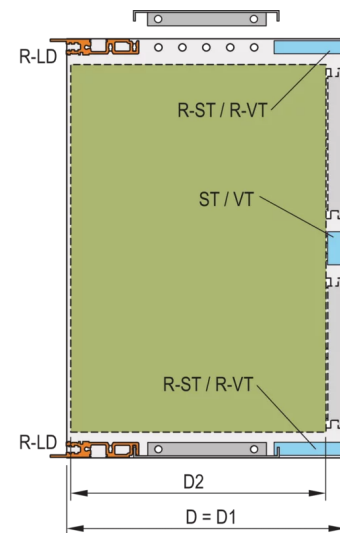

24568-449 EUROPACPRO SIDE PANEL FOR TEXTILE GASKET, TYPE R, 6 U, 295 MM

Combinations of horizontal rails and side panels

\*+ = can be combined, - = combination not recommended

Accessory A Support #1	-	+	+	+
Accessory B Support #2	+	+	+	+
Accessory C Support #3	+	+	+	+
Horizontal rail	+	+	-	-
Side panel	Light #1	Fluores #2	Energy #3	Support #4

## KEY FEATURES

For high mechanical loads up to 25 g (vibration resistance, shock and vibration requirements e.g. IEC 61587-DL 3)

For high mechanical demands, 19" bracket 3,5mm and side panel 3mm, tox-cold welded together, clear passivated, front anodized

EMC shielding concept for front/rear with EMC textile gasket

Four mounting holes per 19" bracket provide improved stability when screwing the subrack into a cabinet or open frame rack

With holes for handle

## PRODUCT ATTRIBUTES

Product Type: Side Panel

Product Family: EuropacPRO

Type: Type R

Rack Height: 6 U

Board Depth: 295 mm

Package Quantity: 1

Package Unit: Pair