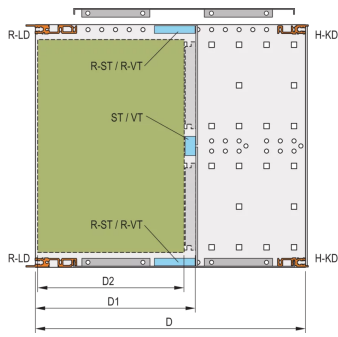

24568-449 EUROPACPRO SIDE PANEL FOR TEXTILE GASKET, TYPE R, 6 U, 295 MM

Combinations of horizontal rails and side panels

\*+ = can be combined, - = combination not recommended

Accessory A Support #1	-	+	+	+
Accessory B Support #2	+	+	+	+
Accessory C Support #3	+	+	+	+
Horizontal rail	+	+	-	-
Side panel	Light #1	Fluores #2	Energy #3	Support #4

## KEY FEATURES

For high mechanical loads up to 25 g (vibration resistance, shock and vibration requirements e.g. IEC 61587-DL 3)

For high mechanical demands, 19" bracket 3,5mm and side panel 3mm, tox-cold welded together, clear passivated, front anodized

EMC shielding concept for front/rear with EMC textile gasket

Four mounting holes per 19" bracket provide improved stability when screwing the subrack into a cabinet or open frame rack

With holes for handle

## PRODUCT ATTRIBUTES

Product Type: Side Panel

Product Family: EuropacPRO

Type: Type R

Rack Height: 6 U

Board Depth: 295 mm

Package Quantity: 1

Package Unit: Pair