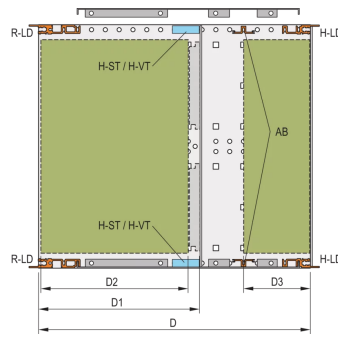

24568-449 EUROPACPRO SIDE PANEL FOR TEXTILE GASKET, TYPE R, 6 U, 295 MM

Combinations of horizontal rails and side panels

\*+ = can be combined, - = combination not recommended

Accessory A Support #1	-	+	+	+
Accessory B Support #2	+	+	+	+
Accessory C Support #3	+	+	+	+
Horizontal rail	+	+	-	-
Side panel	Light #1	Fluores #2	Energy #3	Support #4

EMC shielding concept for front/rear with EMC textile gasket

Four mounting holes per 19" bracket provide improved stability when screwing the subrack into a cabinet or open frame rack

With holes for handle

## PRODUCT ATTRIBUTES

Product Type: Side Panel

Product Family: EuropacPRO

Type: Type R

Rack Height: 6 U

Board Depth: 295 mm

Package Quantity: 1

Package Unit: Pair

Depth: 295 mm