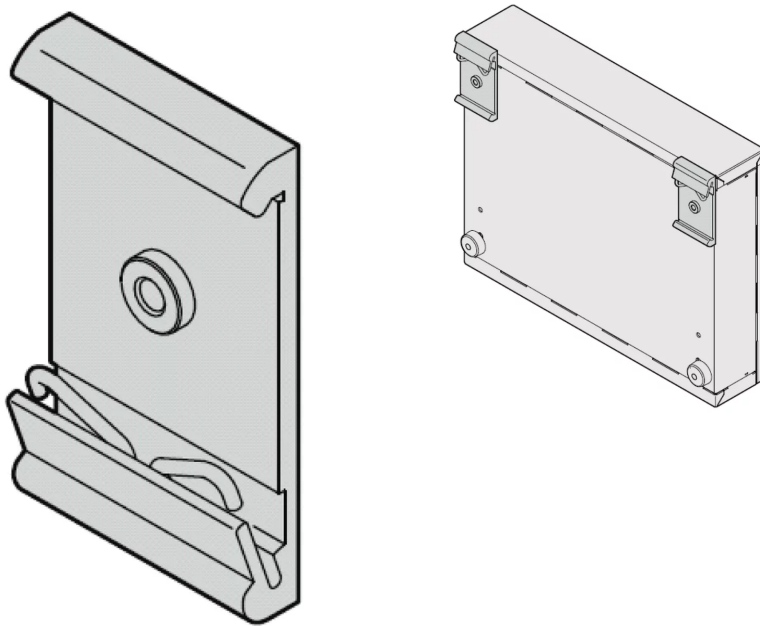

24820-002 INTERSCALE DIN RAIL ADAPTER, SHORT VERSION

KEY FEATURES

Adaptor enables a small product to be clipped onto a DIN rail

PRODUCT ATTRIBUTES

Product Type: Clip

Type: Clip

Works With: Front Panels

Package Quantity: 2

ADDITIONAL PRODUCT DETAILS

The adapter enable the user to clip a small case or Power Supply onto a DIN support rail.

North America

All locations
+1.763.422.2661
Chat with us:
schroff.nvent.com

Europe

Straubenhardt, Germany
+49.7082.794.0
Betschdorf, France
+33.3.88.90.64.90
Warsaw, Poland
+48.22.209.98.35
Assago, Italy
+39.02.932.7141
Chat with us:
schroff.nvent.com