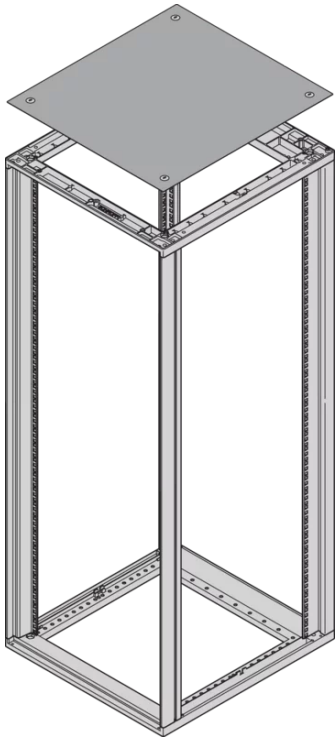

25230-044 NOVASTAR TOP COVER FLUSH, 553W 1000D

KEY FEATURES

RAL 7021

St, 1 mm

Incl. grounding

Flush cover is laid into frame and does not protrude above it

PRODUCT ATTRIBUTES

Product Type: Cabinet/Rack Top Cover

Product Family: Novastar

Type: Flush

Color: Black Grey

Color Code: RAL 7021

Width: 553 mm

Depth: 1000 mm

ADDITIONAL PRODUCT DETAILS

Flush top covers are used for enclosures with less electronic density where cooling is not a necessity. Additionally as the cover is laid into the frame, it consumes less space vertically and is more aesthetic.