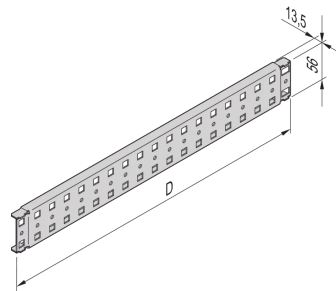

SCHROFF

27230-167 NOVASTAR DEPTH MEMBER FOR 500D CABINET

KEY FEATURES

For assembly on cabinet uprights

Adjustable in 1-U increments

PRODUCT ATTRIBUTES

Product Type: Bracket

Product Family: Novastar

Type: Depth Member

Material: Steel

Finish: Aluminum-Zinc Plated

Depth: 500 mm

Package Quantity: 1

Package Unit: Pair

ADDITIONAL PRODUCT DETAILS

Depth member which is adjustable in 1 U increments.