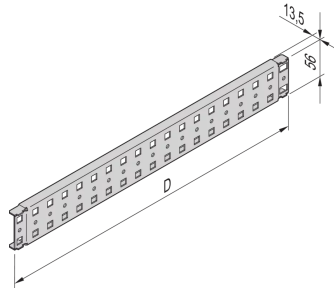

SCHROFF

27230-169 NOVASTAR DEPTH MEMBER FOR 800D CABINET

KEY FEATURES

For assembly on cabinet uprights

Adjustable in 1-U increments

PRODUCT ATTRIBUTES

Product Type: Bracket

Product Family: Novastar

Type: Depth Member

Material: Steel

Finish: Aluminum-Zinc Plated

Depth: 800 mm

Package Quantity: 1

Package Unit: Pair

ADDITIONAL PRODUCT DETAILS

Depth member which is adjustable in 1 U increments.