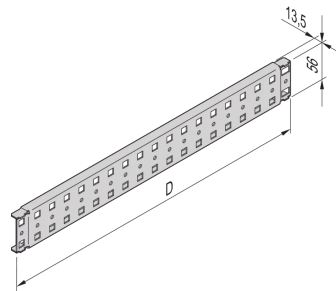

## 27230-170 NOVASTAR DEPTH MEMBER FOR 900D CABINET

### KEY FEATURES

For assembly on cabinet uprights

Adjustable in 1-U increments

### PRODUCT ATTRIBUTES

Product Type: Bracket

Product Family: Novastar

Type: Depth Member

Material: Steel

Finish: Aluminum-Zinc Plated

Depth: 900 mm

Package Quantity: 1