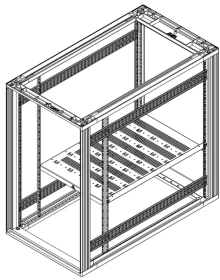

## 27230-170 NOVASTAR DEPTH MEMBER FOR 900D CABINET

### KEY FEATURES

For assembly on cabinet uprights

Adjustable in 1-U increments

### PRODUCT ATTRIBUTES

Product Type: Bracket

Product Family: Novastar

Type: Depth Member

Material: Steel

Finish: Aluminum-Zinc Plated

Depth: 900 mm

Package Quantity: 1