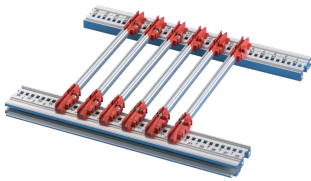

## 64568-004 GUIDE RAIL END PIECE, STANDARD TYPE, PC, GROOVE WIDTH 2 MM, RED

### KEY FEATURES

Guide rail end pieces (PC) for individual multi-piece guide rails with plastic or aluminum extrusion mid-piece

Improved fire safety properties, fulfills EN 45545-2 requirement sets R22, R23 and R24 with HL3

"Halogen-Free", according to IEC 61249-2-21

Mid-pieces available for standard PCB lengths (160, 220, 280 and 340 mm) and for special dimensions as 1000 mm version

Can be clipped into horizontal rails (Al extrusion) or into 1.5 mm thick plates

Can be bolted for higher shock and vibration requirements

Optional ESD clip for an conductive contact between PCB and horizontal rail available