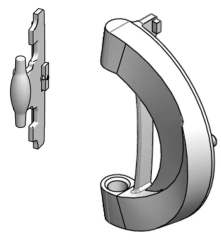

**SCHROFF**

## 27230-196 NOVASTAR HINGE SPARE PART

### KEY FEATURES

---

Novastar Hinge Spare Part