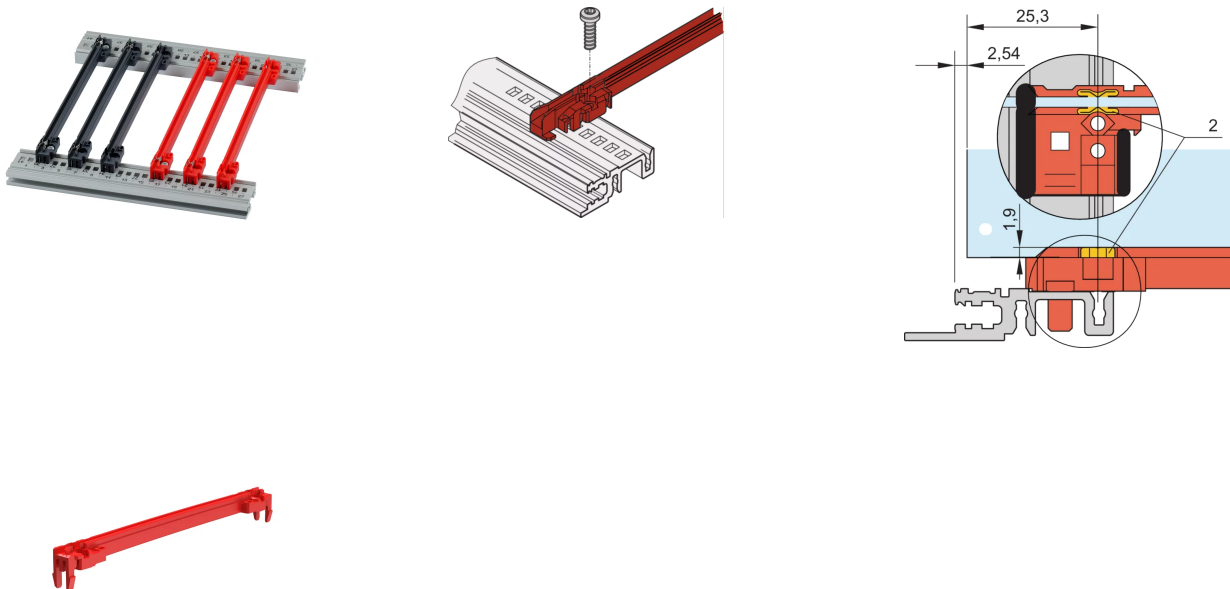

64568-005 GUIDE RAIL ACCESSORY TYPE, PC, 160 MM, 2 MM GROOVE WIDTH, RED

KEY FEATURES

NEW generation accessory type plastic guide rails for reliable retention of PCBs or plug-in units

Significantly increased stability, due to a optimized design and high quality material (PC)

Improved fire safety properties, fulfills EN 45545-2 requirement sets R22, R23 and R24 with HL3

"Halogen-Free", according to IEC 61249-2-21

Can be clipped into horizontal rails (Al extrusion) or into 1.5 mm thick plates

Can be bolted to the horizontal rails Type H and R for higher shock and vibration requirements

Optional ESD clip for an conductive contact between PCB and horizontal rail available

Storage temperature: from -40 °C ... 130 °C

PRODUCT ATTRIBUTES

Product Type: Guide Rail

Type: Accessory

Works With: Subracks; Cases; 19" Chassis; Systems

Board Depth: 160 mm

Groove Width: 2

Material: Polycarbonate

Color: Red