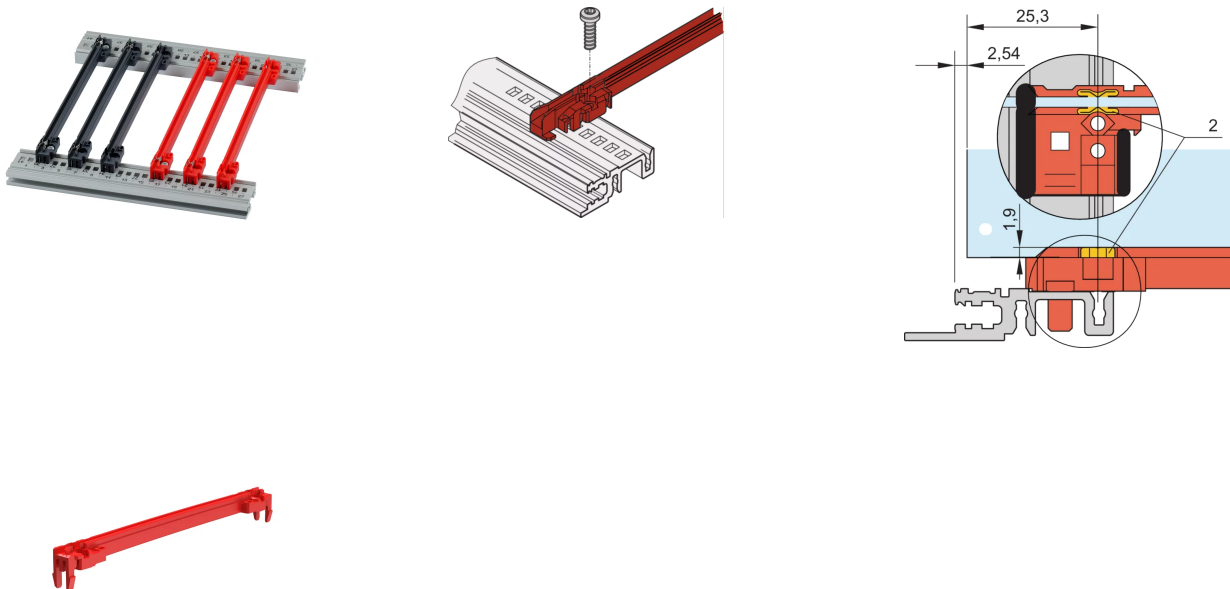

64568-005 GUIDE RAIL ACCESSORY TYPE, PC, 160 MM, 2 MM GROOVE WIDTH, RED

## KEY FEATURES

NEW generation accessory type plastic guide rails for reliable retention of PCBs or plug-in units

Significantly increased stability, due to a optimized design and high quality material (PC)

Improved fire safety properties, fulfills EN 45545-2 requirement sets R22, R23 and R24 with HL3

"Halogen-Free", according to IEC 61249-2-21

Can be clipped into horizontal rails (Al extrusion) or into 1.5 mm thick plates

## PRODUCT ATTRIBUTES

Product Type: Guide Rail

Type: Accessory

Works With: Subracks; Cases; 19" Chassis; Systems

Board Depth: 160 mm

Groove Width: 2

Material: Polycarbonate

Color: Red