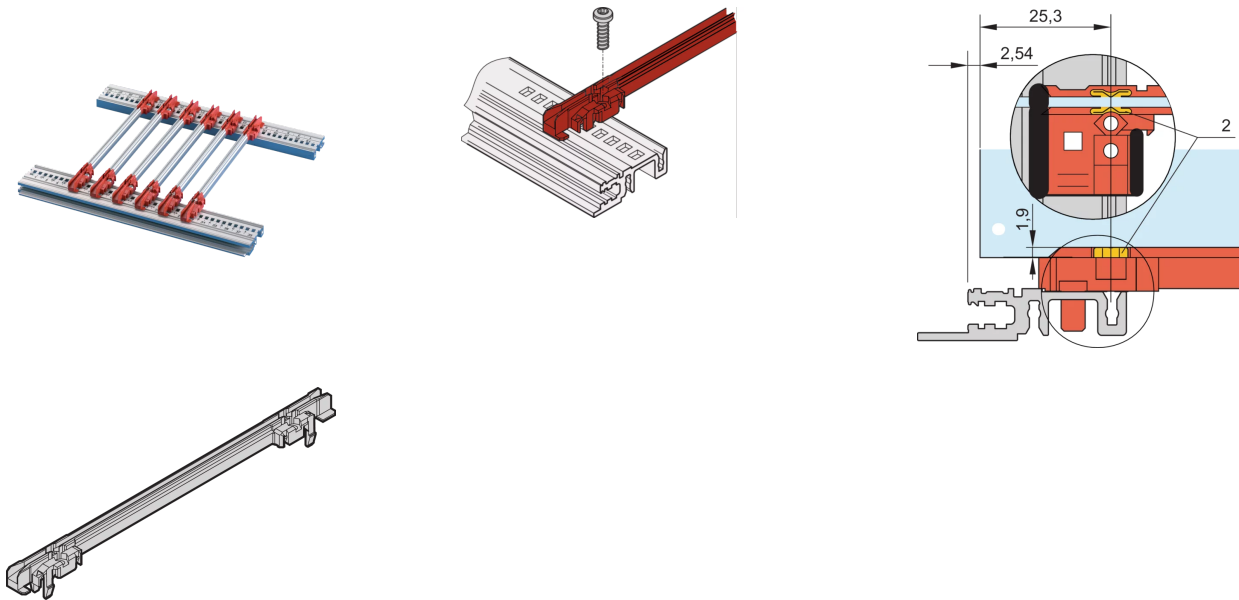

24568-379 GUIDE RAIL STANDARD TYPE, PC, 280 MM, 2 MM GROOVE WIDTH, MULTI-PIECE, RED/SILVER, 10 PIECES

KEY FEATURES

NEW generation Standard type plastic guide rails for reliable retention of PCBs or plug-in units

Significantly increased stability, due to a optimized design and high quality material (PC)

Improved fire safety properties, fulfills EN 45545-2 requirement sets R22, R23 and R24 with HL3

"Halogen-Free", according to IEC 61249-2-21

Can be clipped into horizontal rails (Al extrusion) or into 1.5 mm thick plates

Can be bolted to the horizontal rails Type H and R for higher shock and vibration requirements

Optional ESD clip for an conductive contact between PCB and horizontal rail available

Storage temperature: from -40 °C ... 130 °C

PRODUCT ATTRIBUTES

Product Type: Guide Rail

Type: Standard

Works With: Subracks; Cases; 19" Chassis; Systems

Board Depth: 280 mm

Groove Width: 2

Material: Polycarbonate