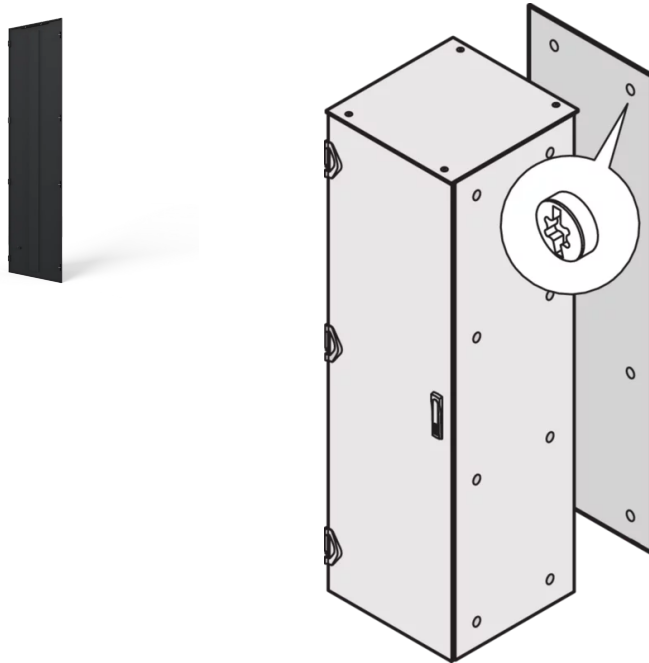

21630-122 VARISTAR CP REAR PANEL, SCREW FIXED, RAL 7021, 42 U, 2000H, 600W

KEY FEATURES

Screw fixed, Robust and Single person mountable Side Panel

Rear panel without grounding kit

PRODUCT ATTRIBUTES

Product Type: Cabinet/Rack Panel

Height: 2000 mm

Width: 600 mm

Protection Rating: IP20

ADDITIONAL PRODUCT DETAILS

Cabinets have rear panels well screwed to the frame to have maximum contact with the gasket.

Please purchase the grounding kit separately.