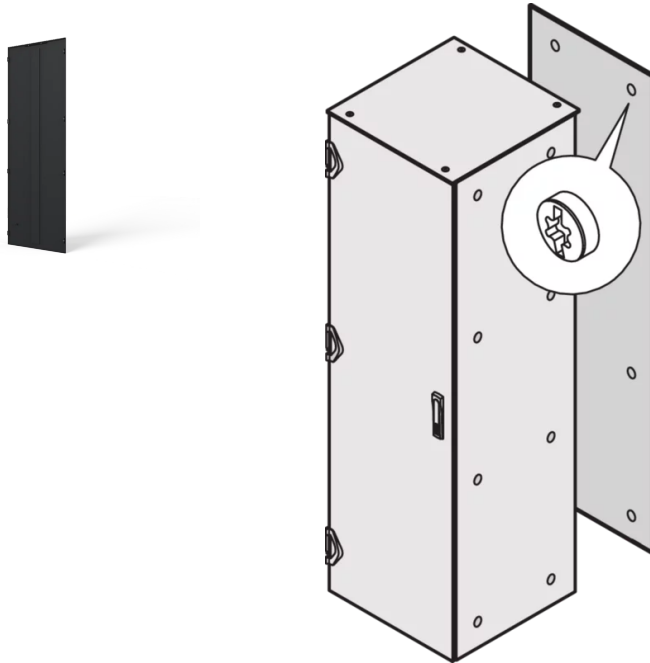

21630-125 VARISTAR CP REAR PANEL, SCREW FIXED, RAL 7021, 42 U, 2000H, 800W

KEY FEATURES

Screw fixed, Robust and Single person mountable Side Panel

Rear panel without grounding kit

PRODUCT ATTRIBUTES

Product Type: Cabinet/Rack Panel

Height: 2000 mm

Width: 800 mm

Protection Rating: IP20

ADDITIONAL PRODUCT DETAILS

Cabinets have rear panels well screwed to the frame to have maximum contact with the gasket.

Please purchase the grounding kit separately.