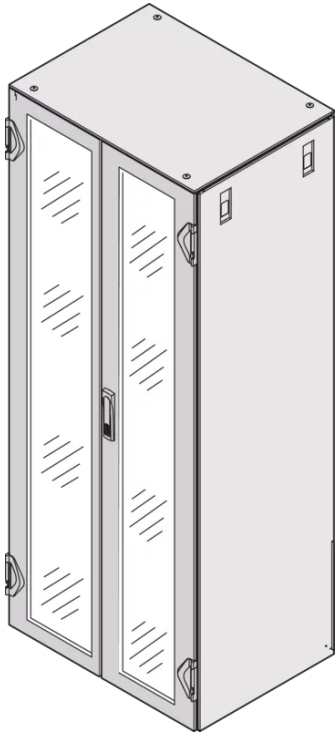

21630-686 VARISTAR CP DOUBLE GLAZED DOOR, IP20, 3-POINT LOCKING, RAL 7021, 1200H 600W

KEY FEATURES

Lever handle with key insert (2 keys)

Frame, St, 1.5 mm

Opening angle 180°

Security glass, 6 mm

Can be retrofitted with DIN profile half cylinder

Ingress protection class IP 20

Standard fitting, lock on right-hand door

PRODUCT ATTRIBUTES

Product Type: Cabinet Door

Product Family: Varistar CP

Type: Glass Double Door

Locking Type: 3-Point Locking

Color: Black Grey

Color Code: RAL 7021

Rack Height: 24 U

Height: 1200 mm

Width: 600 mm

Protection Rating: IP20

ADDITIONAL PRODUCT DETAILS

Perforated Varistar CP glass double door with 3-point locking for applications with IP 20 protection.

24U - 33U IP20 doors have 2 hinges, 38U - 52U IP20 doors have 3 hinges to ensure robust IP20 closing structures for taller cabinets

Please order lever handle 24630003 and the DIN lock separately if you want to replace the 1333 DIN lock lever handle.