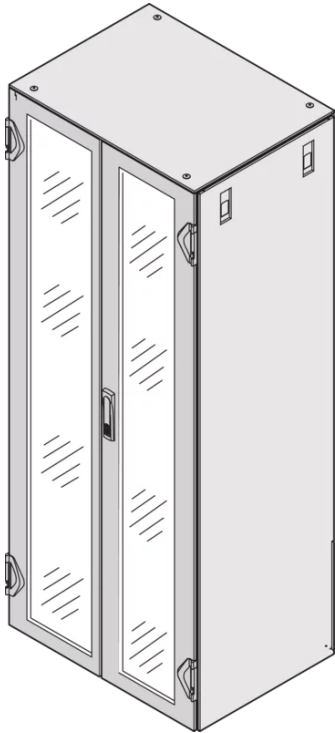

21630-688 VARISTAR CP DOUBLE GLAZED DOOR, IP20, 3-POINT LOCKING, RAL 7021, 1400H 600W

KEY FEATURES

Lever handle with key insert (2 keys)

Frame, St, 1.5 mm

Opening angle 180°

Security glass, 6 mm

Can be retrofitted with DIN profile half cylinder

Ingress protection class IP 20

Standard fitting, lock on right-hand door

PRODUCT ATTRIBUTES

Product Type: Cabinet Door

Product Family: Varistar CP

Type: Glass Double Door

Locking Type: 3-Point Locking

Color: Black Grey

Color Code: RAL 7021

Rack Height: 29 U

Height: 1400 mm

Width: 600 mm

Protection Rating: IP20

ADDITIONAL PRODUCT DETAILS

Perforated Varistar CP glass double door with 3-point locking for applications with IP 20 protection.

24U - 33U IP20 doors have 2 hinges, 38U - 52U IP20 doors have 3 hinges to ensure robust IP20 closing structures for taller cabinets

Please order lever handle 24630003 and the DIN lock separately if you want to replace the 1333 DIN lock lever handle.