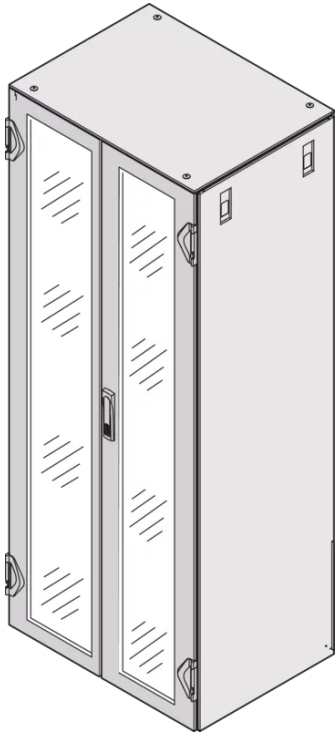

21630-691 VARISTAR CP DOUBLE GLAZED DOOR, IP20, 3-POINT LOCKING, RAL 7021, 1600H 800W

KEY FEATURES

Lever handle with key insert (2 keys)

Frame, St, 1.5 mm

Opening angle 180°

Security glass, 6 mm

Can be retrofitted with DIN profile half cylinder

Ingress protection class IP 20

Standard fitting, lock on right-hand door

PRODUCT ATTRIBUTES

Product Type: Cabinet Door

Product Family: Varistar CP

Type: Glass Double Door

Locking Type: 3-Point Locking

Color: Black Grey

Color Code: RAL 7021

Rack Height: 33 U

Height: 1600 mm

Width: 800 mm

Protection Rating: IP20

ADDITIONAL PRODUCT DETAILS

Perforated Varistar CP glass double door with 3-point locking for applications with IP 20 protection.

24U - 33U IP20 doors have 2 hinges, 38U - 52U IP20 doors have 3 hinges to ensure robust IP20 closing structures for taller cabinets

Please order lever handle 24630003 and the DIN lock separately if you want to replace the 1333 DIN lock lever handle.