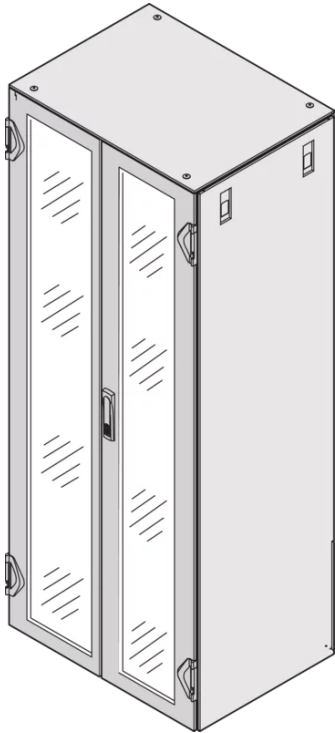

21630-693 VARISTAR CP DOUBLE GLAZED DOOR, IP20, 3-POINT LOCKING, RAL 7021, 1800H 800W

KEY FEATURES

Lever handle with key insert (2 keys)

Frame, St, 1.5 mm

Opening angle 180°

Security glass, 6 mm

Can be retrofitted with DIN profile half cylinder

Ingress protection class IP 20

Standard fitting, lock on right-hand door

PRODUCT ATTRIBUTES

Product Type: Cabinet Door

Product Family: Varistar CP

Type: Glass Double Door

Locking Type: 3-Point Locking

Color: Black Grey

Color Code: RAL 7021

Rack Height: 38 U

Height: 1800 mm

Width: 800 mm

Protection Rating: IP20

ADDITIONAL PRODUCT DETAILS

Perforated Varistar CP glass double door with 3-point locking for applications with IP 20 protection.

24U - 33U IP20 doors have 2 hinges, 38U - 52U IP20 doors have 3 hinges to ensure robust IP20 closing structures for taller cabinets

Please order lever handle 24630003 and the DIN lock separately if you want to replace the 1333 DIN lock lever handle.