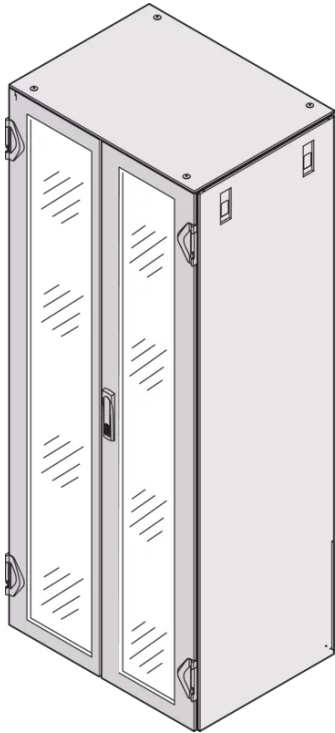

21630-696 VARISTAR CP DOUBLE GLAZED DOOR, IP20, 3-POINT LOCKING, RAL 7021, 2200H 600W

KEY FEATURES

Lever handle with key insert (2 keys)

Frame, St, 1.5 mm

Opening angle 180°

Security glass, 6 mm

Can be retrofitted with DIN profile half cylinder

Ingress protection class IP 20

Standard fitting, lock on right-hand door

PRODUCT ATTRIBUTES

Product Type: Cabinet Door

Product Family: Varistar CP

Type: Glass Double Door

Locking Type: 3-Point Locking

Color: Black Grey

Color Code: RAL 7021

Rack Height: 47 U

Height: 2200 mm

Width: 600 mm

Protection Rating: IP20

ADDITIONAL PRODUCT DETAILS

Perforated Varistar CP glass double door with 3-point locking for applications with IP 20 protection.

24U - 33U IP20 doors have 2 hinges, 38U - 52U IP20 doors have 3 hinges to ensure robust IP20 closing structures for taller cabinets

Please order lever handle 24630003 and the DIN lock separately if you want to replace the 1333 DIN lock lever handle.