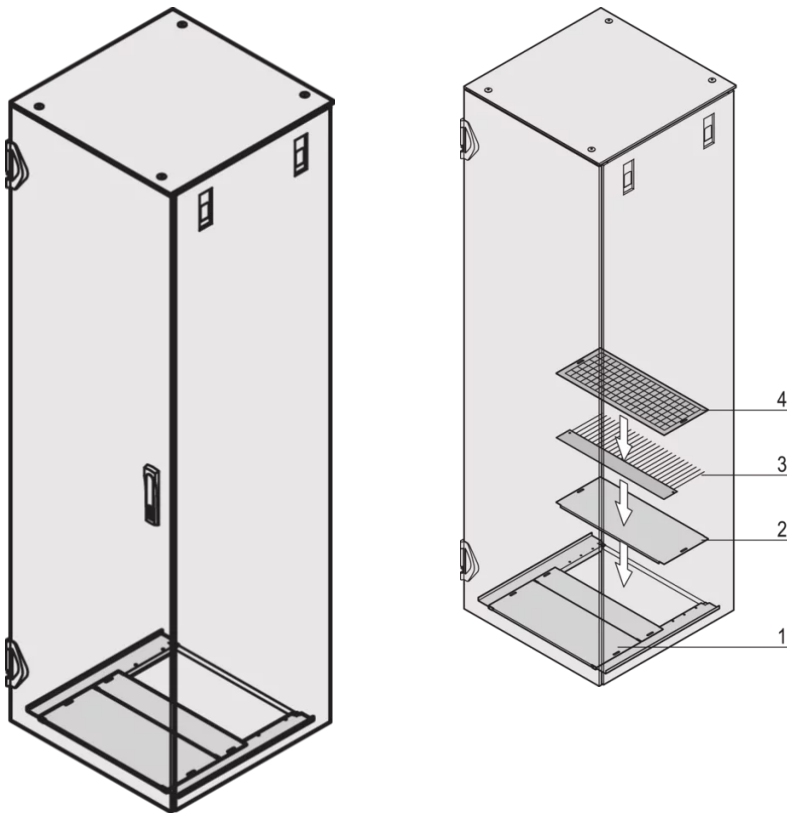

21630-802 VARISTAR CP BASE PLATE FOR MOBILE FRAME. MULTI-PIECE, RAL 7021, 600W 600D

### KEY FEATURES

To cover the base opening

The multi-part base plate is open at the rear (opening to rear 200 mm deep, no rear opening with 300 mm cabinet depth)

### PRODUCT ATTRIBUTES

Product Type: Cabinet/Rack Base

Product Family: Varistar CP

Material: Steel

Color: Black Grey

Color Code: RAL 7021

Width: 600 mm

Depth: 600 mm

## ADDITIONAL PRODUCT DETAILS

---

Multi piece base plate is assembled from inside.

Please order grounding, cover plate, brush strip or filter mat separately.

Multi piece base plate is assembled from inside.