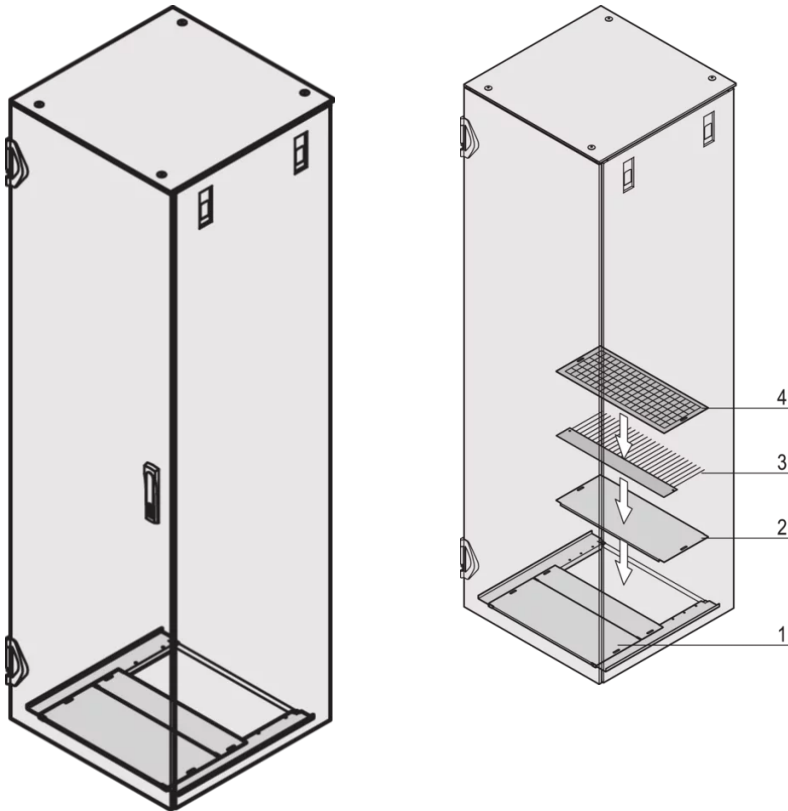

21630-805 VARISTAR CP BASE PLATE FOR MOBILE FRAME, MULTI-PIECE, RAL 7021, 600W 1000D

**KEY FEATURES**

To cover the base opening

The multi-part base plate is open at the rear (opening to rear 200 mm deep, no rear opening with 300 mm cabinet depth)

**PRODUCT ATTRIBUTES**

Product Type: Cabinet/Rack Base

Product Family: Varistar CP

Material: Steel

Color: Black Grey

Color Code: RAL 7021

Width: 600 mm

Depth: 1000 mm

## ADDITIONAL PRODUCT DETAILS

---

Multi piece base plate is assembled from inside.

Please order grounding, cover plate, brush strip or filter mat separately.

Multi piece base plate is assembled from inside.