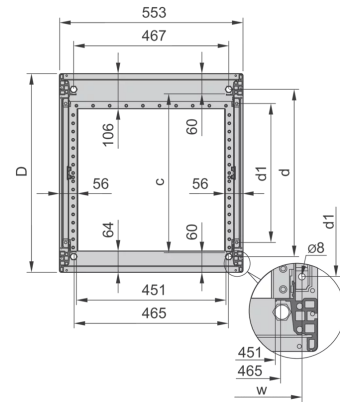

28230-116 NOVASTAR CABINET FRAME, UNIVERSAL HEAVY-DUTY, 20 U 553W 800D

KEY FEATURES

Novastar Frame, Universal Heavy-Duty

Aluminium profile, RAL 7021, including grounding

Static load-carrying capacity 400 kg

Rack Height: 20 U

Height: 945 mm

Width: 553 mm

Depth: 800 mm

Static Load: 400 kg

ADDITIONAL PRODUCT DETAILS

Aesthetic aluminum extruded frame with 400 kg static load capacity. 19" upright built into the frame.