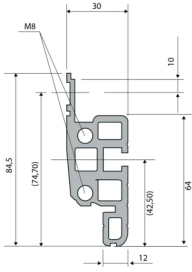

28230-116 NOVASTAR CABINET FRAME, UNIVERSAL HEAVY-DUTY, 20 U 553W 800D

KEY FEATURES

Novastar Frame, Universal Heavy-Duty

Aluminium profile, RAL 7021, including grounding

Static load-carrying capacity 400 kg

Rack Height: 20 U

Height: 945 mm

Width: 553 mm

Depth: 800 mm

Static Load: 400 kg

ADDITIONAL PRODUCT DETAILS

Aesthetic aluminum extruded frame with 400 kg static load capacity. 19" upright built into the frame.