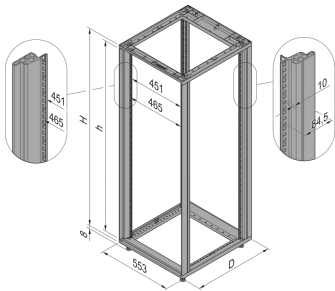

28230-116 NOVASTAR CABINET FRAME, UNIVERSAL HEAVY-DUTY, 20 U 553W 800D

KEY FEATURES

Novastar Frame, Universal Heavy-Duty

Aluminium profile, RAL 7021, including grounding

Static load-carrying capacity 400 kg

Rack Height: 20 U

Height: 945 mm

Width: 553 mm

Depth: 800 mm

Static Load: 400 kg

ADDITIONAL PRODUCT DETAILS

Aesthetic aluminum extruded frame with 400 kg static load capacity. 19" upright built into the frame.