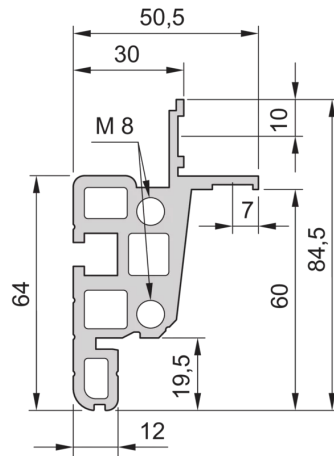

28230-116 NOVASTAR CABINET FRAME, UNIVERSAL HEAVY-DUTY, 20 U 553W 800D

KEY FEATURES

Novastar Frame, Universal Heavy-Duty

Aluminium profile, RAL 7021, including grounding

Static load-carrying capacity 400 kg

Rack Height: 20 U

Height: 945 mm

Width: 553 mm

Depth: 800 mm

Static Load: 400 kg

ADDITIONAL PRODUCT DETAILS

Aesthetic aluminum extruded frame with 400 kg static load capacity. 19" upright built into the frame.