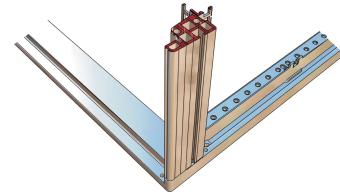

28230-116 NOVASTAR CABINET FRAME, UNIVERSAL HEAVY-DUTY, 20 U 553W 800D

KEY FEATURES

Novastar Frame, Universal Heavy-Duty

Aluminium profile, RAL 7021, including grounding

Static load-carrying capacity 400 kg

Rack Height: 20 U

Height: 945 mm

Width: 553 mm

Depth: 800 mm

Static Load: 400 kg

ADDITIONAL PRODUCT DETAILS

Aesthetic aluminum extruded frame with 400 kg static load capacity. 19" upright built into the frame.