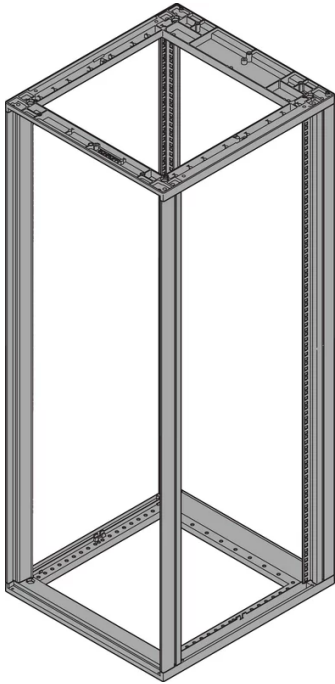

28230-116 NOVASTAR CABINET FRAME, UNIVERSAL HEAVY-DUTY, 20 U 553W 800D

KEY FEATURES

Novastar Frame, Universal Heavy-Duty

Aluminium profile, RAL 7021, including grounding

Static load-carrying capacity 400 kg

Rack Height: 20 U

Height: 945 mm

Width: 553 mm

Depth: 800 mm

Static Load: 400 kg

ADDITIONAL PRODUCT DETAILS

Aesthetic aluminum extruded frame with 400 kg static load capacity. 19" upright built into the frame.