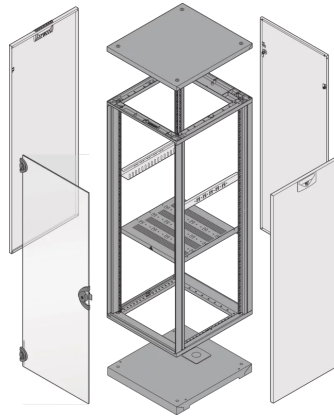

28230-116 NOVASTAR CABINET FRAME, UNIVERSAL HEAVY-DUTY, 20 U 553W 800D

KEY FEATURES

Novastar Frame, Universal Heavy-Duty

Aluminium profile, RAL 7021, including grounding

Static load-carrying capacity 400 kg

PRODUCT ATTRIBUTES

Product Type: Cabinet/Rack Frame

Product Family: Novastar

Type: Universal

Material: Aluminum

Frame Material: Aluminum

Color: Black Grey

Color Code: RAL 7021

Rack Height: 20 U

Height: 945 mm

Width: 553 mm

Depth: 800 mm

Static Load: 400 kg

ADDITIONAL PRODUCT DETAILS

Aesthetic aluminum extruded frame with 400 kg static load capacity. 19" upright built into the frame.