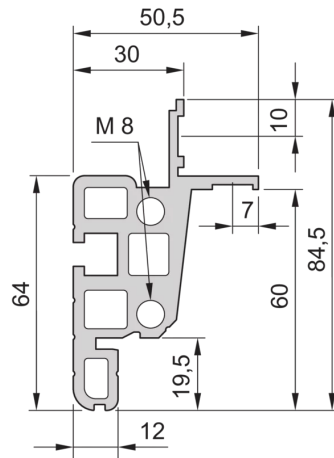

28230-178 NOVASTAR CABINET FRAME, UNIVERSAL HEAVY-DUTY, 38 U 553W
800D

KEY FEATURES

Novastar Frame, Universal Heavy-Duty

Aluminium profile, RAL 7021, including grounding

Static load-carrying capacity 400 kg

Rack Height: 38 U

Height: 1745 mm

Width: 553 mm

Depth: 800 mm

Static Load: 400 kg

ADDITIONAL PRODUCT DETAILS

Aesthetic aluminum extruded frame with 400 kg static load capacity. 19" upright built into the frame.