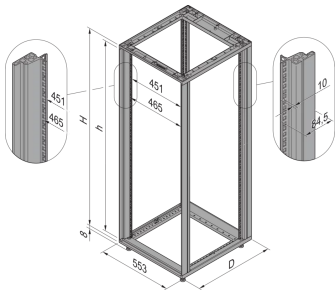

28230-178 NOVASTAR CABINET FRAME, UNIVERSAL HEAVY-DUTY, 38 U 553W
800D

KEY FEATURES

Novastar Frame, Universal Heavy-Duty

Aluminium profile, RAL 7021, including grounding

Static load-carrying capacity 400 kg

Rack Height: 38 U

Height: 1745 mm

Width: 553 mm

Depth: 800 mm

Static Load: 400 kg

ADDITIONAL PRODUCT DETAILS

Aesthetic aluminum extruded frame with 400 kg static load capacity. 19" upright built into the frame.