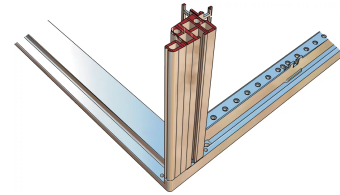

28230-178 NOVASTAR CABINET FRAME, UNIVERSAL HEAVY-DUTY, 38 U 553W
800D

KEY FEATURES

Novastar Frame, Universal Heavy-Duty

Aluminium profile, RAL 7021, including grounding

Static load-carrying capacity 400 kg

Rack Height: 38 U

Height: 1745 mm

Width: 553 mm

Depth: 800 mm

Static Load: 400 kg

ADDITIONAL PRODUCT DETAILS

Aesthetic aluminum extruded frame with 400 kg static load capacity. 19" upright built into the frame.