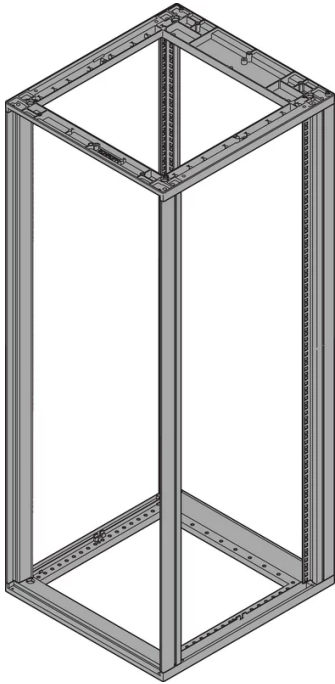

28230-178 NOVASTAR CABINET FRAME, UNIVERSAL HEAVY-DUTY, 38 U 553W
800D

KEY FEATURES

Novastar Frame, Universal Heavy-Duty

Aluminium profile, RAL 7021, including grounding

Static load-carrying capacity 400 kg

Rack Height: 38 U

Height: 1745 mm

Width: 553 mm

Depth: 800 mm

Static Load: 400 kg

ADDITIONAL PRODUCT DETAILS

Aesthetic aluminum extruded frame with 400 kg static load capacity. 19" upright built into the frame.