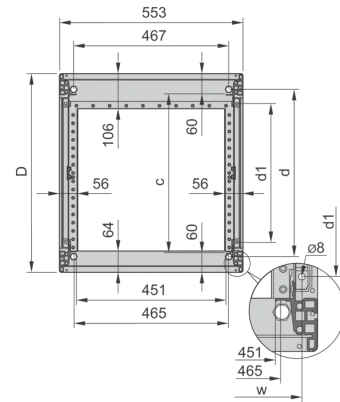

28230-178 NOVASTAR CABINET FRAME, UNIVERSAL HEAVY-DUTY, 38 U 553W
800D

KEY FEATURES

Novastar Frame, Universal Heavy-Duty

Aluminium profile, RAL 7021, including grounding

Static load-carrying capacity 400 kg

Rack Height: 38 U

Height: 1745 mm

Width: 553 mm

Depth: 800 mm

Static Load: 400 kg

ADDITIONAL PRODUCT DETAILS

Aesthetic aluminum extruded frame with 400 kg static load capacity. 19" upright built into the frame.