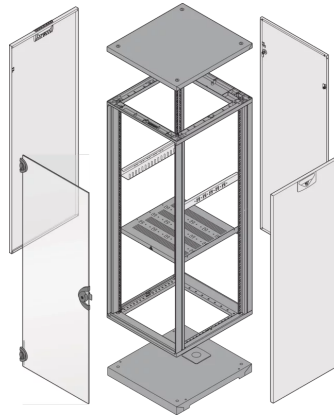

28230-178 NOVASTAR CABINET FRAME, UNIVERSAL HEAVY-DUTY, 38 U 553W
800D

KEY FEATURES

Novastar Frame, Universal Heavy-Duty

Aluminium profile, RAL 7021, including grounding

Static load-carrying capacity 400 kg

PRODUCT ATTRIBUTES

Product Type: Cabinet/Rack Frame

Product Family: Novastar

Type: Universal

Material: Aluminum

Frame Material: Aluminum

Color: Black Grey

Color Code: RAL 7021

Rack Height: 38 U

Height: 1745 mm

Width: 553 mm

Depth: 800 mm

Static Load: 400 kg

ADDITIONAL PRODUCT DETAILS

Aesthetic aluminum extruded frame with 400 kg static load capacity. 19" upright built into the frame.