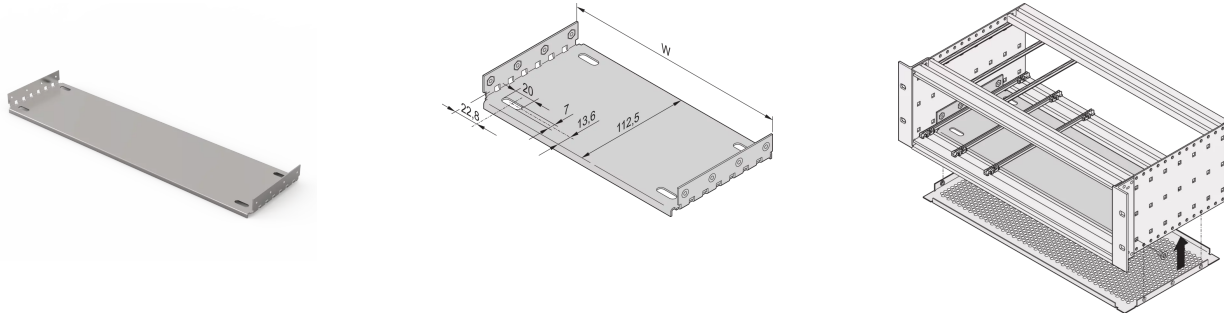

34563-044 EUROPACPRO MOUNTING PLATE FOR USE WITH COVER PLATE, 84 HP, 460 MM BOARD LENGTH

Material	HP	W	D
34563001	28	146,87	112,50
34563009	28	146,87	172,50
34563002	42	217,99	112,50
34563014	42	217,99	172,50
34563003	63	324,67	112,50
34563019	63	324,67	172,50
34563004	84	431,35	112,50
34563024	84	431,35	172,50
34563026	84	431,35	232,50
34563028	84	431,35	292,50
34563042	84	431,35	352,50
34563044	84	431,35	412,50

KEY FEATURES

For installation and fixing of heavy components

Mounting plate, full width: The mounting plate is as wide as the subrack/system case and is fixed to the side panels

A guide rail can be fitted in first and last slot position

In addition to the mounting plate EMC cover plates can also be fitted to the subrack

Guide rails type 4.4 and "strengthened" cannot be used

PRODUCT ATTRIBUTES

Product Type: Mounting Plate

Product Family: EuropacPRO

Rack Width: 84 HP

Width: 431.35 mm

Depth: 412.5 mm

Material: Aluminum

Package Quantity: 1

ADDITIONAL PRODUCT DETAILS

Mounting plate for use with cover plates for installation and fixing of heavy components. Full width mounting plates (as wide as the subrack or the system case) are fixed to the side panels. The partial width mounting plates are fixed to the side panel and horizontal rail by means of an assembly strip.