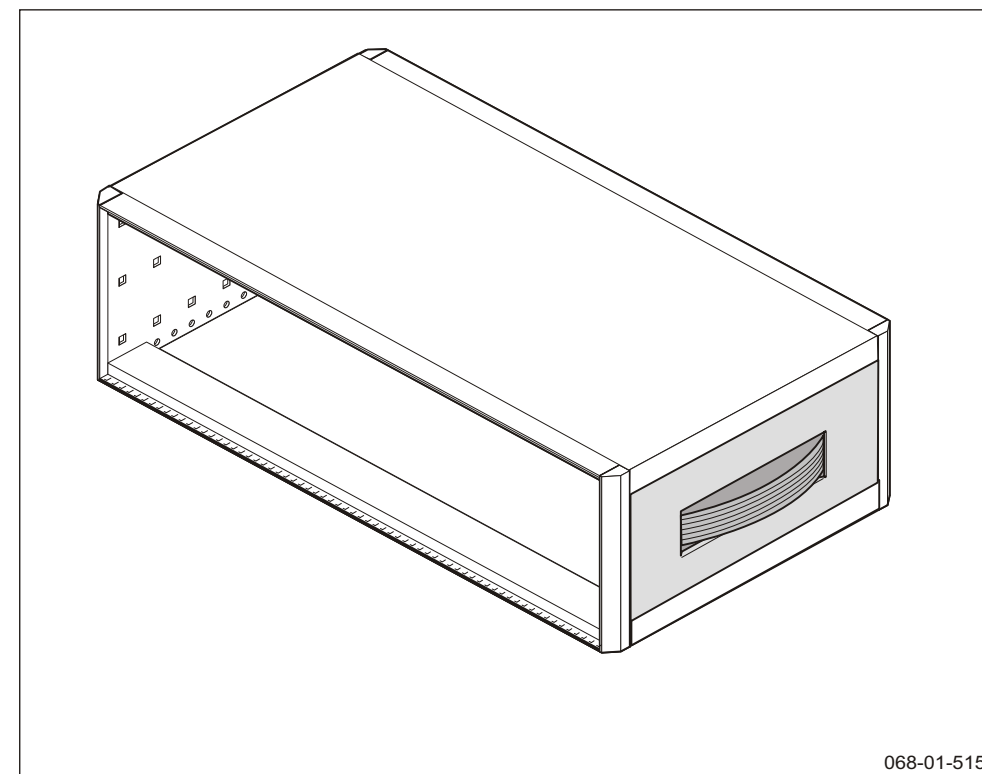

068-01-504

Montageanweisung
ratiopacPRO /-air
Bandgriff

Assembly instructions
ratiopacPRO /-air
Expanding handle

Instructions de montage
ratiopacPRO /-air
Poignée souple

068-01-515

Hinweis:
Traglast des Bandgriffes 20 kg
Note:
Load-carrying capacity of expanding handle 20 kg
Remarque:
Charge admissible 20 kg