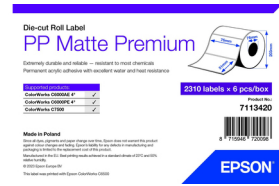

Epson 7113420 printer label White Self-adhesive printer label

Brand : Epson

Product code: 7113420

Product name : 7113420

PP Matte Label Premium, Die-cut Roll, 76mm x 51mm, 2310 Labels

Epson 7113420. Product colour: White, Label type: Self-adhesive printer label, Type: Die-cut label. Label width: 7.6 cm, Label height: 5.1 cm, Maximum roll diameter: 20.3 cm. Labels per pack: 13860 pc(s), Labels per roll: 2310 pc(s). Country of origin: Poland

Features		Features	
Product colour *	White	Compatible products	ColorWorks C6000AE 4* ColorWorks C6000PE 4* ColorWorks C7500
Label type	Self-adhesive printer label		
Type	Die-cut label	Weight & dimensions	
Format	Roll	Label width	7.6 cm
Print technology	Inkjet	Label height	5.1 cm
Adhesive material	Acrylic	Maximum roll diameter	20.3 cm
Adhesive type	Permanent	Core diameter	7.6 cm
Finish type	Matte	Packaging content	
Purpose	Universal	Labels per pack *	13860 pc(s)
Shape	Rectangle	Rolls per pack	6
Water-resistant	✓	Labels per roll	2310 pc(s)
Heat-resistant	✓	Other features	
		Country of origin	Poland