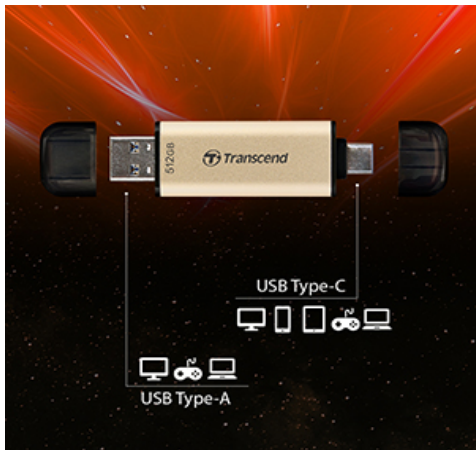

USB 3.2 Gen1 / 3.1 Gen 1 JetFlash 930C

Transcend's JetFlash 930C flash drive features a dual connector that supports USB Type-A and Type-C devices. With a USB 3.2 Gen 1 interface and built-in 3D NAND flash memory, its speeds can reach 420MB/s. High capacity of up to 512GB creates sufficient storage space for media files and gaming files. If you are searching for a portable and stylish storage device to play games, Transcend's JetFlash 930C is the one!

Dual USB connector for double the convenience

JetFlash 930C flash drive is designed with a dual connector that supports USB Type-A and Type-C devices. You can easily transfer files among smartphones, computers, and even game consoles!

Unparalleled transfer speeds

With 3D NAND flash and a USB 3.2 Gen1 interface, Transcend's JetFlash 930C flash drive offers advanced technology translating into top performance of 420MB/s read and 400MB/s write speeds. This high-endurance drive has 10 times the lifespan of a regular 3D NAND flash. Move your gaming files in a flash!

Metallic radiance

Transcend's JetFlash 930C flash drive comes with an aluminum metallic housing glowing with a soft golden hue. This not only stands for advanced protection, but makes you look chic and stylish even when playing games.