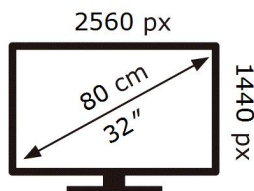

ENERG

SAMSUNG

S32BG650EU

30 kWh/1000h

ABCDEF **G**

HDR

83 kWh/1000h

2019/2013