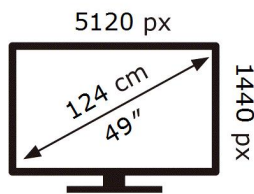

ENERG

SAMSUNG

S49DG954SU

70 kWh/1000h

ABCDEF **G**

HDR

86 kWh/1000h

2019/2013