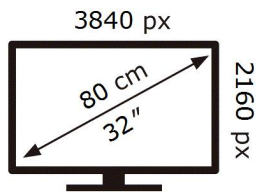

ENERG 

SAMSUNG

U32R590CWP

33 kWh/1000h

2019/2013