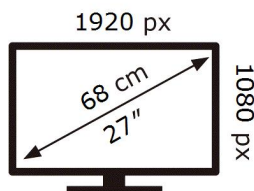

ENERG 

SAMSUNG

S27DG300EU

20 kWh/1000h

ABCDE **F** G

22 kWh/1000h

2019/2013