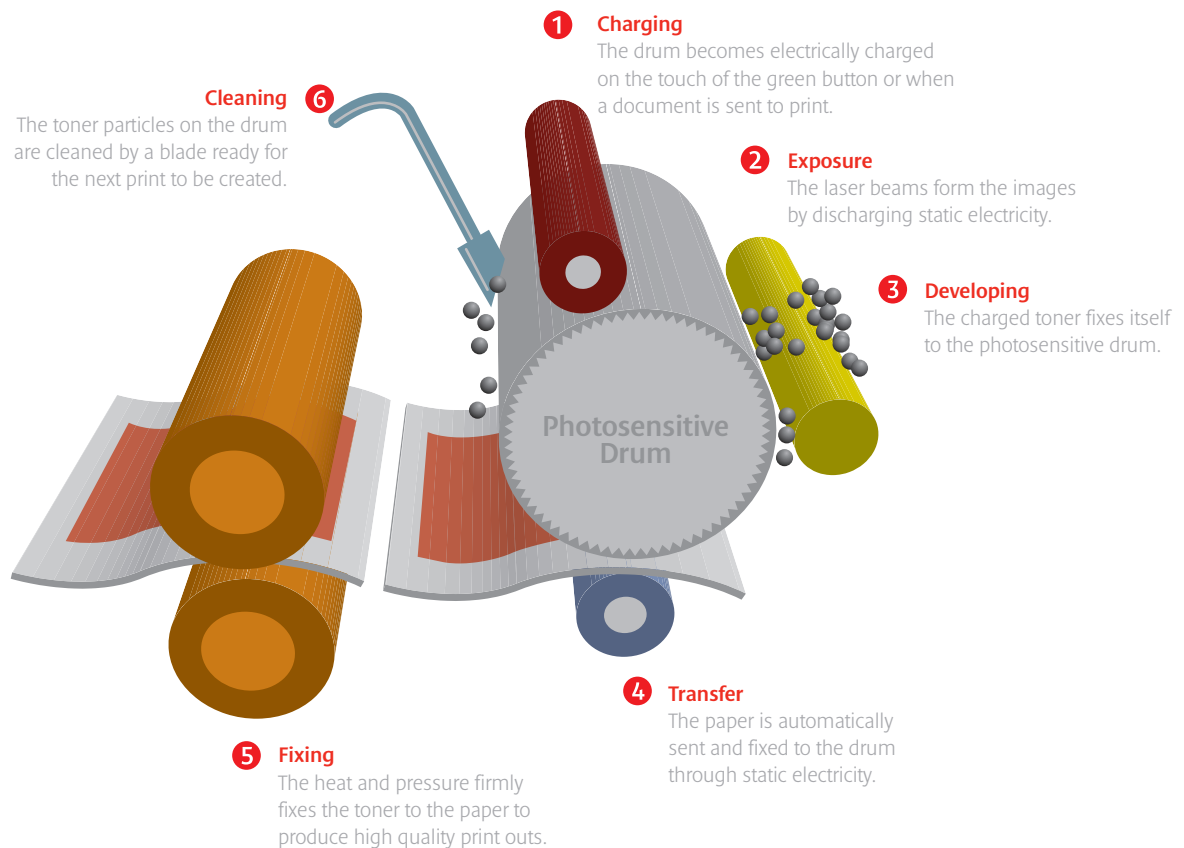

Like millions of delighted customers around the world, you know that you can trust Canon machines to deliver the highest levels of print clarity and consistency. Getting the best from those Canon machines is based on two very important things. The first is Canon's 6 stage Advanced Printing Process, the second is Canon's Genuine range of toners and drums.

These Genuine toners and drums are designed specifically to match the technology of Canon machines aiding the smooth running of every stage in the Printing Process.

So you can be confident that you're using products developed with one aim in mind - to create vibrant quality prints time after time.

There are lots of reasons for choosing Canon Genuine toners and drums.

Quality, reliability and consistency are just three of them.

The 6 stage Advanced Printing Process

Because Canon designed these critical print processes, they know how to create drums and toners to maximise their performance and get amazing results on paper.

To work efficiently, toners and drums need to maximise the potential of today's high speed, high quality, high productivity print devices.

Why Canon Genuine Toners?

Toner is very important to the developing, transfer and fixing parts of the printing process.