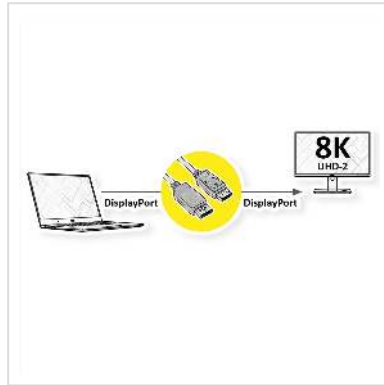

ROLINE DisplayPort Cable, v2.0, DP-DP, M/M, black, 5 m

Product No.	11.04.6004
Manufacturer	ROLINE
Manufacturer No.	11.04.6004
EAN (single piece)	7630049621183

ROLINE DisplayPort Cable with DP connection on both sides for connecting an Ultrabook, Notebook/Laptop or PC to a monitor, TV or projector - for screen transmissions in excellent quality with resolutions of up to 7680x4320 @60Hz!

- DisplayPort is a universal connection standard for the transmission of picture and sound signals, widely known and appreciated in computer, industry and modern house wiring. Applications include mainly the connection of monitors or projectors to computers, notebooks/laptops, ultrabooks, NUCs and similar devices.
- The connector requires less space than VGA or DVI and is therefore more suitable for portable devices for two connectors on a graphics card (on one slot plate).
- DisplayPort v2.0 supports Display Stream Compression 1.2a (DSC), Forward Error Correction and the HDR10 standard.
- DP v2.0 can reach a maximum resolution of 8K (7680x4320) @60Hz or 4K (3840x2160) @120Hz
- The practical plug design prevents the cable from slipping out of the DisplayPort socket and guarantees a stable audio and video transmission.
- Compliant DP v2.0 (max. 7680 x 4320 @60Hz)

Technical specifications

Manufacturer	ROLINE
Product group	Cable
Product type	DisplayPort Monitor Cable
Colour	black
Length	5 m
Transfer quality	DisplayPort v2.0
Max. resolution	7680 x 4320 @60Hz (8K, UHD-2)
side 1 connector	DisplayPort M
side 2 connector	DisplayPort M
Side 1 Connector Type	DisplayPort
Side 1 Connector Gender	Male
Side 2 Connector Type	DisplayPort
Side 2 Connector Gender	Male
Area of application	External
Cable shielding	Screened
Weight	330.1 g
Height of packaging (single piece)	40 mm
Width of packaging (single piece)	180 mm
Depth of packaging (single piece)	180 mm
Package weight (single piece)	0.19 kg