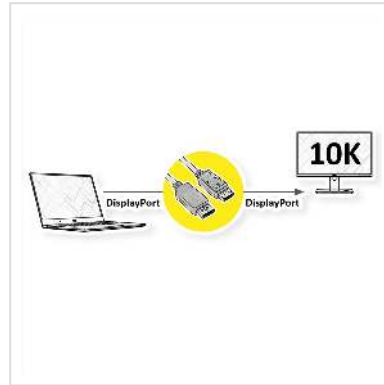

ROLINE DisplayPort Cable, v2.1, 10K@60Hz, 54Gbit/s, UHBR13.5, DP-DP, M/M, black, 1 m

Product No.	11.04.6020
Manufacturer	ROLINE
Manufacturer No.	11.04.6020
EAN (single piece)	7630049628779

10K

ROLINE DisplayPort Cable with DP connection on both sides for connecting an Ultrabook, Notebook/Laptop or PC to a monitor, TV or projector - for screen transmissions in excellent quality with resolutions of up to 10240x4320 @60Hz!

- DisplayPort is a universal connection standard for the transmission of picture and sound signals, widely known and appreciated in computer, industry and modern house wiring. Applications include mainly the connection of monitors or projectors to computers, notebooks/laptops, ultrabooks, NUCs and similar devices.
- The connector requires less space than VGA or DVI and is therefore more suitable for portable devices for two connectors on a graphics card (on one slot plate).
- DisplayPort v2.1 supports Display Stream Compression 1.2a (DSC), Forward Error Correction and the HDR10 standard.
- DP v2.1 can reach a maximum resolution of 10K (10240x4320) @60Hz or 4K (3840x2160) @120Hz
- The practical plug design prevents the cable from slipping out of the DisplayPort socket and guarantees a stable audio and video transmission.
- Compliant DP v2.1 (max. 10240 x 4320 @60Hz)