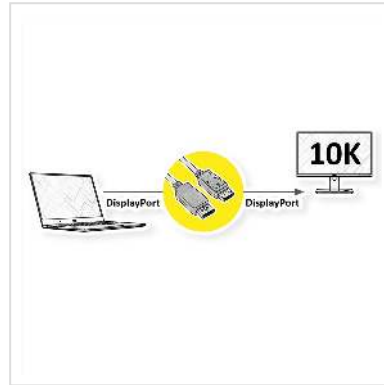

ROLINE DisplayPort Cable, v2.1, 10K@60Hz, 54Gbit/s, UHBR13.5, DP-DP, M/M, black, 3 m

Product No.	11.04.6023
Manufacturer	ROLINE
Manufacturer No.	11.04.6023
EAN (single piece)	7630049628809

10K

ROLINE DisplayPort Cable with DP connection on both sides for connecting an Ultrabook, Notebook/Laptop or PC to a monitor, TV or projector - for screen transmissions in excellent quality with resolutions of up to 10240x4320 @60Hz!

- DisplayPort is a universal connection standard for the transmission of picture and sound signals, widely known and appreciated in computer, industry and modern house wiring. Applications include mainly the connection of monitors or projectors to computers, notebooks/laptops, ultrabooks, NUCs and similar devices.
- The connector requires less space than VGA or DVI and is therefore more suitable for portable devices for two connectors on a graphics card (on one slot plate).
- DisplayPort v2.1 supports Display Stream Compression 1.2a (DSC), Forward Error Correction and the HDR10 standard.
- DP v2.1 can reach a maximum resolution of 10K (10240x4320) @60Hz or 4K (3840x2160) @120Hz
- The practical plug design prevents the cable from slipping out of the DisplayPort socket and guarantees a stable audio and video transmission.
- Compliant DP v2.1 (max. 10240 x 4320 @60Hz)