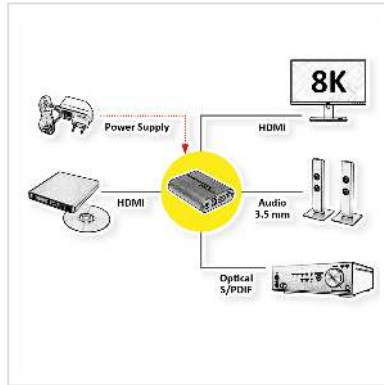

# ROLINE HDMI 8K Audio Extractor, LPCM 7.1

<b>Product No.</b>	14.01.3444
<b>Manufacturer</b>	ROLINE
<b>Manufacturer No.</b>	14.01.3444
<b>EAN (single piece)</b>	7630049632653

**roline**  
Designed for Professionals

4320p  
UHD-2

8K

**This ROLINE HDMI 8K@60Hz Audio Extractor allows you to uncouple the audio signal from the HDMI signal. Not all monitors have good speakers. With this extractor you can redirect the audio signal via S/PDIF (optical) or analog via the 3.5mm port to a speaker system and the pure image signal goes to the screen.**

This ROLINE HDMI 8K@60Hz Audio Extractor allows you to uncouple the audio signal from the HDMI signal.

- Maximum resolution: 8K@60Hz
- Maximum bandwidth: 40Gbps
- Supports HDMI 2.1
- Supports HDCP 2.3
- Audio output supports 4 EDID selection modes (2CH/5.1CH/7.1CH/TV)
- HDMI frequency support: LPCM up to 7.1 192 KHz 24Bit
- S/PDIF TOSLINK output: LPCM up to 5.1 96KHz 24 Bit
- Stereo RCA output format: PCM 2.0 CH
  
- Contents: extractor, USB cable (A-C), user manual

## Technical specifications

Manufacturer ROLINE

Product group	Adapters, Terminators, Converters
Product type	HDMI Audio Extractor
Colour	black
Scope of delivery	Extractor, USB cable (A-C), user manual
Max. resolution	7680 x 4320 @60Hz (8K, UHD-2)
Side 1 connection (PC)	HDMI
Side 2 connection (Peripherals)	HDMI, Optical S/PDIF, 3.5mm
Side 1 Connector Type	HDMI Type A
Side 1 Connector Gender	Female
Side 2 Connector Type	HDMI Type A Mini Phone Stereo 3.5 mm, 3-pin Toslink
Side 2 Connector Gender	Female
Area of application	External
Dimensions (HxWxD)	24 x 70 x 90 mm
Operating temperature min.	0 °C
Operating temperature max.	40 °C
Storage temperature min.	-20 °C
Storage temperature max.	60 °C
Height	24 mm
Width	70 mm
Depth	90 mm
Weight	106 g
Height of packaging (single piece)	30 mm