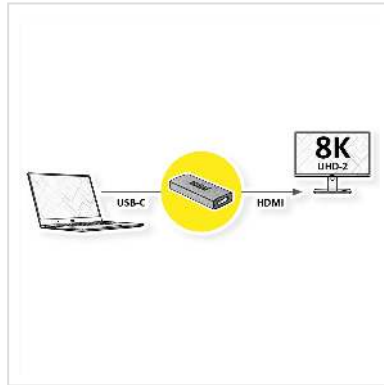

# ROLINE GOLD Type C - HDMI Adapter, F/F

<b>Product No.</b>	14.01.3477
<b>Manufacturer</b>	ROLINE
<b>Manufacturer No.</b>	14.01.3477
<b>EAN (single piece)</b>	7630049632141

**This USB Type C to HDMI 8K@60Hz adapter offers plug and play functionality to provide an active digital conversion without software or drivers.**

- USB Type C to HDMI adapter
- Connectors: Type C Female and HDMI Female
- Maximum resolution: 7680x4320 @60Hz
- Golden aluminium housing

**Remark: Support of "Alternate Mode (DP Alt Mode)" required**

## Technical specifications

Manufacturer	ROLINE
Product group	Adapters, Terminators, Converters
Product type	USB-HDMI Adapter
Colour	black / gold
Scope of delivery	Adapter
Max. resolution	7680 x 4320 @60Hz (8K, UHD-2)
Side 1 connection (PC)	Typ C Female
Side 2 connection (Peripherals)	HDMI Female
Side 1 Connector Type	USB Type C (USB-C)

Side 1 Connector Gender	Female
Side 2 Connector Type	HDMI Type A
Side 2 Connector Gender	Female
Area of application	External
Dimensions (HxWxD)	10 x 23 x 61 mm
Material	Aluminum + ABS (plastic)
Operating temperature min.	0 °C
Operating temperature max.	60 °C
Storage temperature min.	-10 °C
Storage temperature max.	85 °C
Height	11 mm
Width	23 mm
Depth	61 mm
Weight	20 g
Height of packaging (single piece)	10 mm
Width of packaging (single piece)	60 mm
Depth of packaging (single piece)	30 mm
Package weight (single piece)	0.004 kg