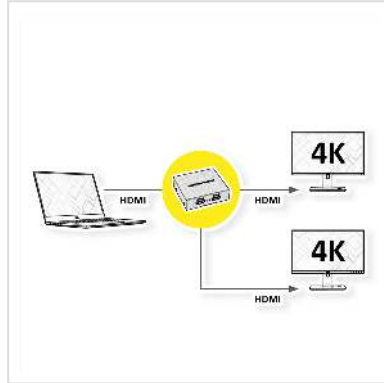

ROLINE HDMI Splitter, 2-way

Product No. 14.01.3559
Manufacturer ROLINE
Manufacturer No. 14.01.3559

roline
Designed for Professionals

2160p

4K

3D
capable

- Duplicates a HDMI video signal to two HDMI video signals
- Connectors: 1 HDMI Input (e.g. DVD-player), 2 HDMI outputs
- Supports 480i, 480p, 720i, 720p, 1080i, 1080p, 4096x2160 @30Hz
- Plug & play, easy to install and simple to operate
- No software installation required
- HDCP 1.3 compliant

Technical specifications

Manufacturer	ROLINE
Product group	Splitters and selectors
Product type	HDMI-Video-Splitter
Colour	black
Scope of delivery	splitter, manual
Interface	HDMI
Inputs	1
Outputs	2
Video input	1x HDMI Female
Video output	2x HDMI Female

Max. resolution (nom.)	3840 x 2160, 1080P
------------------------	--------------------

Height	20 mm
--------	-------

Width	70 mm
-------	-------

Depth	61 mm
-------	-------

Weight	108 g
--------	-------

Height of packaging (single piece)	0 mm
---------------------------------------	------