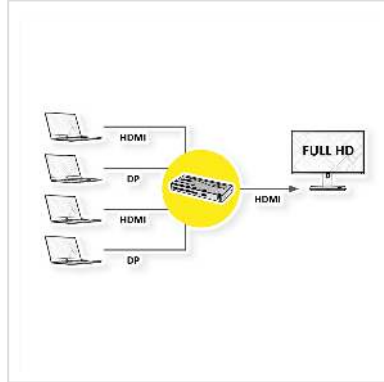

ROLINE HDMI/DisplayPort Switch, 4-way

Product No.	14.01.3574
Manufacturer	ROLINE
Manufacturer No.	14.01.3574
EAN (single piece)	7611990186495

roline
Designed for Professionals

2K

1080p
FULL HD

Allows several HDMI and DisplayPort sources to be connected to one HDMI display like e.g. a monitor, TV, projector.

- Connectors Input 4-way: 2x HDMI Type A F, 2x DisplayPort F
 - Connector output: 1x HDMI F
 - Supports 480p, 720p, 1080i and 1080p resolution, 1920 x 1080 (nominal)
 - Selects input source via push button
 - LED indication for source selection
 - Plug & play, no software required
 - HDCP supported
-
- Contents: Switch, power supply, manual

Technical specifications

Manufacturer	ROLINE
Product group	Splitters and selectors
Product type	DP Video Switch
Colour	black
Scope of delivery	HDMI/DP Switch

Interface	DP
Inputs	4
Outputs	1
Video input	4 (2 x HDMI + 2 x DisplayPort- Eingänge)
Video output	1x HDMI F
Max. resolution (nom.)	1920x 1080
Dimensions (HxWxD)	20 x 157 x 65 mm
Power supply unit	5VDC; 2A
Height	20 mm
Width	157 mm
Depth	65 mm
Weight	286.1 g
Height of packaging (single piece)	100 mm
Width of packaging (single piece)	180 mm
Depth of packaging (single piece)	250 mm
Package weight (single piece)	0.721 kg