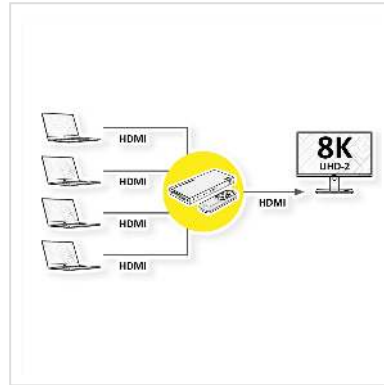

ROLINE HDMI Switch, 4x1, 8K60Hz, with Remote Control

Product No.	14.01.3587
Manufacturer	ROLINE
Manufacturer No.	14.01.3587
EAN (single piece)	7630049633322

roline
Designed for Professionals

4320p
UHD-2

8K

This ROLINE HDMI Switch lets you use one display (monitor, projector, etc.) with four HDMI sources (PC, notebook, etc.) with a resolution of up to 8K@60Hz.

- Switching between the PCs is done with a button on the switch, with remote control or automatically
- Supports 8K (7680x4320 @60Hz)
- Installation is easy - no software needed - just connect the cables and you're done.
- HDCP 2.3, and backwards compatible with HDCP2.2 and HDCP1.4
- Consumer Electronics Control
- Input: 4x HDMI A socket
- Output: 1x HDMI A socket
- Powered by USB Cable Type A - C (included)

3 different switching modes:

1. Manual Port Switching: Enables you to manually select your HDMI source with button on the switch.
2. Remote Control Switching: Enables you to control the switch from distance.
3. Automatic Port Switching: Enables your most recently activated video source to be

displayed automatically.

Technical specifications

Manufacturer	ROLINE
Product group	Splitters and selectors
Product type	HDMI-Video-Switch
Colour	black
Scope of delivery	HDMI Switch, USB Power Cable Type A - C, Remote Control (2*AAA batteries not included), User Manual
Interface	HDMI
Inputs	4
Outputs	1
Video input	4x HDMI A Female
Video output	1x HDMI A Female
Max. resolution (nom.)	8K (7680x4320 @60Hz)
Dimensions (HxWxD)	15 x 136 x 62
Technical particularity	Switching via button on the device
Operating temperature min.	0 °C
Operating temperature max.	70 °C
Height	15 mm
Width	136 mm
Depth	62 mm
Weight	173 g
Height of packaging (single piece)	0 mm
Width of packaging (single piece)	0 mm
Depth of packaging (single piece)	0 mm