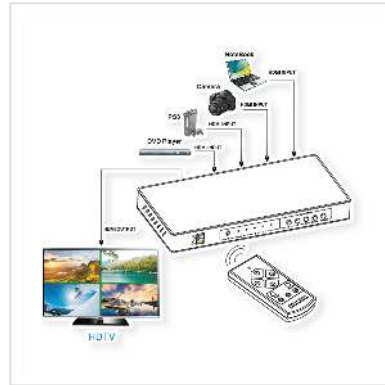

ROLINE HDMI 4x1 QUAD Multi-Viewer, with Seamless Switch

Product No. 14.01.3596
Manufacturer ROLINE
Manufacturer No. 14.01.3596
EAN (single piece) 7630049632660

roline
Designed for Professionals

2160p

4K

Displays the video output of up to 4 HDMI sources on a monitor or projector in up to 4K@30Hz. You can choose between different viewing modes to see the content from up to four sources either separately or simultaneously.

- Application example: A display device (monitor/TV/beamer) is supplied by several HDMI sources such as BluRay players, etc. The desired source can be selected for a single display or up to four sources simultaneously via various display options.
- Switching between PCs is done via buttons on the switch or via remote control
- Compliant with HDMI 1.4
- Up to 4K@30Hz resolution
- Supports 4 by 1 Quad Multi-viewer and seamless switching
- Plug & Play
- Black metal housing

- Input: 4x HDMI A Female
- Output: 1x HDMI A Female
- Contents: Main unit, power supply, remote control, user manual

Technical specifications

Manufacturer	ROLINE
Product group	Splitters and selectors
Product type	HDMI-Video-Switch
Colour	black
Scope of delivery	Main unit, power supply, remote control, user manual
Interface	HDMI
Inputs	4
Outputs	1
Max. bandwidth	225 MHz
Video input	4x HDMI Female
Video output	1x HDMI Female
Max. resolution (nom.)	3840 x 2160
Max. resolution	3840 x 2160 @30Hz (4K, Full HD)
Dimensions (HxWxD)	27 x 250 x 120 mm
Power supply output	12 VDC
Technical particularity	Switching by push botton / remote control
Operating temperature min.	-15 °C
Operating temperature max.	55 °C
Height	27 mm
Width	250 mm
Depth	120 mm
Weight	965 g
Height of packaging (single piece)	70 mm
Width of packaging (single piece)	300 mm
Depth of packaging (single piece)	230 mm