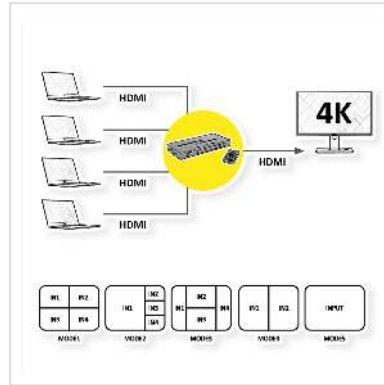

ROLINE HDMI 4x1 QUAD Multi-Viewer, with Seamless Switch

Product No. 14.01.3596
Manufacturer ROLINE
Manufacturer No. 14.01.3596
EAN (single piece) 7630049632660

roline
Designed for Professionals

2160p

4K

Displays the video output of up to 4 HDMI sources on a monitor or projector in up to 4K@30Hz. You can choose between different viewing modes to see the content from up to four sources either separately or simultaneously.

- Application example: A display device (monitor/TV/beamer) is supplied by several HDMI sources such as BluRay players, etc. The desired source can be selected for a single display or up to four sources simultaneously via various display options.
- Switching between PCs is done via buttons on the switch or via remote control
- Compliant with HDMI 1.4
- Up to 4K@30Hz resolution
- Supports 4 by 1 Quad Multi-viewer and seamless switching
- Plug & Play
- Black metal housing

- Input: 4x HDMI A Female
- Output: 1x HDMI A Female
- Contents: Main unit, power supply, remote control, user manual

Technical specifications

Manufacturer	ROLINE
Product group	Splitters and selectors
Product type	HDMI-Video-Switch
Colour	black
Scope of delivery	Main unit, power supply, remote control, user manual
Interface	HDMI
Inputs	4
Outputs	1
Max. bandwidth	225 MHz
Video input	4x HDMI Female
Video output	1x HDMI Female
Max. resolution (nom.)	3840 x 2160
Max. resolution	3840 x 2160 @30Hz (4K, Full HD)
Dimensions (HxWxD)	27 x 250 x 120 mm
Power supply output	12 VDC
Technical particularity	Switching by push botton / remote control
Operating temperature min.	-15 °C
Operating temperature max.	55 °C
Height	27 mm
Width	250 mm
Depth	120 mm
Weight	965 g
Height of packaging (single piece)	70 mm
Width of packaging (single piece)	300 mm
Depth of packaging (single piece)	230 mm