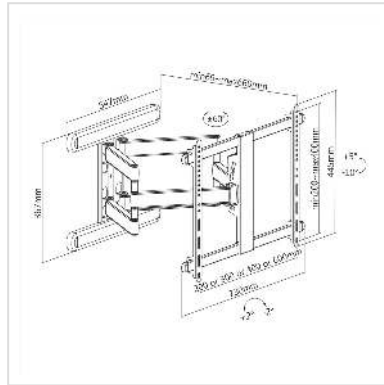

# ROLINE PREMIUM Solid Wall Mount TV Holder, up to 203 cm (37" - 80")

<b>Product No.</b>	17.03.1246
<b>Manufacturer</b>	ROLINE
<b>Manufacturer No.</b>	17.03.1246
<b>EAN (single piece)</b>	7630049627703

## Technical Data:

- Material: Aluminum, Steel ,Plastic
- Recommended Screen Sizes: 37"- 80" (94 cm - 203 cm)
- Max. Load Capacity: 70 kg
- VESA Standard: 200x200, 200x300, 200x400, 300x200, 300x300, 300x400, 400x200, 400x300, 400x400, 600x4000
- Tilt: -10°~+5°
- Swivel: -60°~+60°

### Technical specifications

Manufacturer	ROLINE
Product group	LCD-Monitor arms
Product type	TV Wall Mount
Colour	black
Load capacity	70 kg
Quantity of pivots	4
Fixing	Wall mount
Maximal arm length	660
Adjustments	Adjustable spring gauge
Inclinable	yes
Height adjustable	yes
Rotatable	yes
Wall distance	69 mm
Number of monitors	1
Max. Screen diagonal (cm)	203 cm
Max. Screen diagonal (inch)	80 inch
Min. Screen diagonal (cm)	94 cm
Min. Screen diagonal (inch)	37 inch
VESA 200 x 200 mm	yes
VESA 300 x 200 mm	yes
VESA 300 x 300 mm	yes
VESA 400 x 200 mm	yes
VESA 400 x 300 mm	yes
VESA 400 x 400 mm	yes

VESA 600 x 400 mm	yes
Material group	metal
Height	445 mm
Width	730 mm
Depth	660 mm
Weight	12100 g
Height of packaging (single piece)	100 mm
Width of packaging (single piece)	480 mm
Depth of packaging (single piece)	780 mm
Package weight (single piece)	12.4 kg