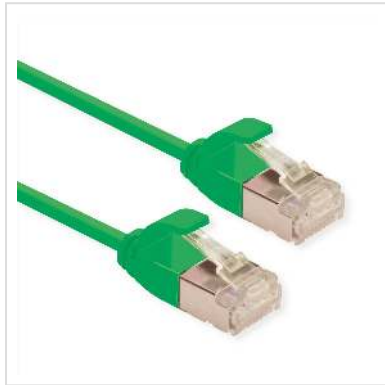

ROLINE U/FTP DataCenter Patch Cord Cat.6A (Class EA), LSOH, slim, green, 0.15 m

Product No.	21.15.3330
Manufacturer	ROLINE
Manufacturer No.	21.15.3330
EAN (single piece)	7630049622388

Category 6a twisted-pair patch cable with shielded RJ-45 connectors on both sides. Particularly thin and flexible cable with individual pairs of wires in aluminium-laminated foil for use in confined spaces, such as in data centres.

- Durable thanks to moulded-on kink protection
- Suitable as patch cable in patch panels or as device connection cable and intended for use in the LAN
- Contact assignment: 1:1 according to EIA/TIA568, 8 cores
- Structure: 8 cores stranded wire, pairs shielded with alu-laminated foil

Technical specifications

Manufacturer	ROLINE
Product group	Twisted Pair Cable
Product type	FTP Patch Cord
Colour	green
Length	0.15 m
Shield type	FTP

Transfer quality	Cat6A / Class EA
Quantity of wires	8
Conductor type	Wire
Crossed	no
Slim cable	yes
Locking lever	yes
Anti-kink sleeve	Moulded-on
Colour (Spout)	green
Cable LSOH	yes
Side 1 Connector Type	RJ-45
Side 1 Connector Gender	Male
Side 2 Connector Type	RJ-45
Side 2 Connector Gender	Male
Connector Type RJ45	Standard
Operating temperature min.	-10 °C
Operating temperature max.	60 °C
Weight	8.1 g
Height of packaging (single piece)	20 mm
Width of packaging (single piece)	20 mm
Depth of packaging (single piece)	20 mm
Package weight (single piece)	0.013 kg