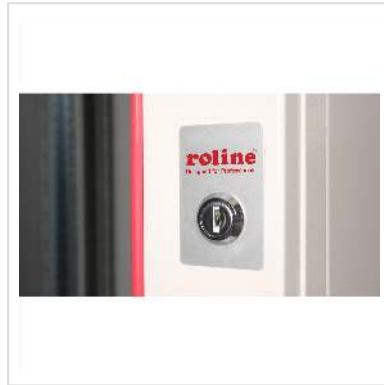

ROLINE 19-inch wall-mounted housing Pro 20 U, 600x600 WxD two-part swivelling grey

Product No.	26.21.0014
Manufacturer	ROLINE
Manufacturer No.	26.21.0014
EAN (single piece)	7630049600157

ROLINE 19 inch wall-mounted housing Pro 20 U 600x600 WxD two-part swivelling grey

The wall-mounted enclosures in the ROLINE Pro series have been specially designed for flexible network cabling. The integrated hinge in the rear frame allows the enclosure to be folded to the side if required. Each enclosure has a sliding cable inlet with a foam rubber seal in the roof. The rear panel and base are fitted with punched cable inlets and plastic covers. The rear frame is fitted with brush strips at the top and bottom. The roof chassis is already provided with a suitable cut-out for installing a fan module. Inside there are galvanised 19" profile rails that can be read in both directions and are adjustable in depth. The rear frame also has 19" perforations. Each cabinet consists of a robust steel construction made of up to 1.5 mm thick sheet steel and is electrostatically powder-coated in the standard colours grey (RAL 7035) and black (RAL 9005). Modular lockable and removable side panels and a lockable and removable front door improve accessibility. The door hinge can be changed.