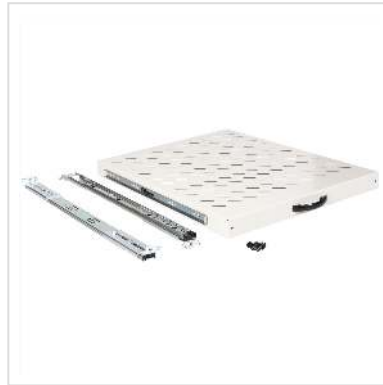

ROLINE 19-inch shelf 1 U, extendable 550 T 25 kg grey

Product No.	26.21.0116
Manufacturer	ROLINE
Manufacturer No.	26.21.0116
EAN (single piece)	7630049601192

ROLINE 19 inch shelf 1 U extendable 550 T 25 kg grey

The pull-out shelves can be easily mounted on the four 19" profile rails of your 19" cabinets. They are made of sturdy, perforated metal with a high load-bearing capacity and therefore provide an ideal storage surface for your components. A handle included in the scope of delivery can be attached to make it easier to pull out the shelves. The shelves are available in grey (RAL 7035) and black (RAL 9005).

Technical specifications

Manufacturer	ROLINE
Product group	19"- / 10" technology
Product type	19"-fold bottom
Colour	grey
Scope of delivery	Shelf, installation set (screws, cage nuts, washers), handle
Material group	Steel
RAL colour	RAL 7035 Light grey
Height	40 mm
Width	485 mm
Depth	568 mm

Weight	3.3 kg
Height of packaging (single piece)	43 mm
Width of packaging (single piece)	490 mm
Depth of packaging (single piece)	610 mm
Package weight (single piece)	3.41 kg