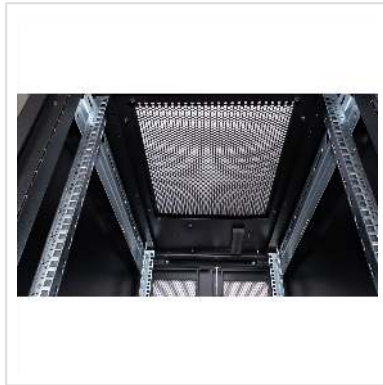

ROLINE 19-inch server rack 42 U, 600x1000 WxD black

Product No.	26.21.0160
Manufacturer	ROLINE
Manufacturer No.	26.21.0160
EAN (single piece)	7630049601635

ROLINE 19 inch server rack 42 U 600x1000 WxD black

The server enclosures in the ROLINE Pro series have been specially developed for convenient and flexible network cabling. Inlets with brushes, a slide-on inlet with a foam rubber seal and an additional brush inlet in the base chassis are located on the sides of the roof and base (from 800 mm enclosure width), offering a wide range of possible applications. Perforated single-leaf front doors and double-leaf rear doors, each with a swivel handle and profile half cylinder, ensure improved air circulation. The roof has a perforated cover that allows easy installation of a fan module.

Two pairs of galvanised 19" profile rails are mounted inside the cabinet, which are equipped with height units that can be read in both directions and are adjustable in depth. They are also connected with depth braces. Each cabinet consists of a robust steel construction with a material thickness of up to 2.0 mm. The cabinets are electrostatically powder-coated and available in the standard colours grey (RAL 7035) and black (RAL 9005). Modular lockable and removable side panels (horizontally divided from 42U) and doors improve accessibility. The door hinges can also be changed. The entire construction can be dismantled, meaning that the cabinets can be completely removed if required.

Remark: Picture similar

Technical specifications

Manufacturer	ROLINE