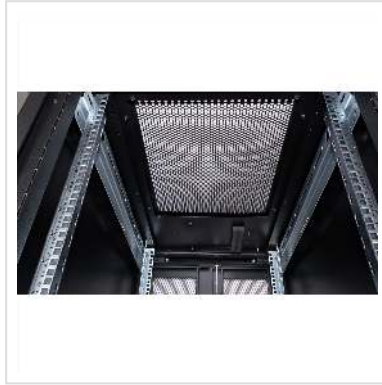

ROLINE 19-inch server rack 47 U, 600x1000 WxD black

Product No.	26.21.0166
Manufacturer	ROLINE
Manufacturer No.	26.21.0166
EAN (single piece)	7630049601697

ROLINE 19 inch server cabinet 47 U 600x1000 WxD black

The server enclosures in the ROLINE Pro series have been specially developed for convenient and flexible network cabling. Inlets with brushes, a slide-on inlet with a foam rubber seal and an additional brush inlet in the base chassis are located on the sides of the roof and base (from 800 mm enclosure width), offering a wide range of possible applications. Perforated single-leaf front doors and double-leaf rear doors, each with a swivel handle and profile half cylinder, ensure improved air circulation. The roof has a perforated cover that allows easy installation of a fan module.

Two pairs of galvanised 19" profile rails are mounted inside the cabinet, which are equipped with height units that can be read in both directions and are adjustable in depth. They are also connected with depth braces. Each cabinet consists of a robust steel construction with a material thickness of up to 2.0 mm. The cabinets are electrostatically powder-coated and available in the standard colours grey (RAL 7035) and black (RAL 9005). Modular lockable and removable side panels (horizontally divided from 42U) and doors improve accessibility. The door hinges can also be changed. The entire construction can be dismantled, meaning that the cabinets can be completely removed if required.

Remark: Picture similar

Technical specifications

Manufacturer	ROLINE