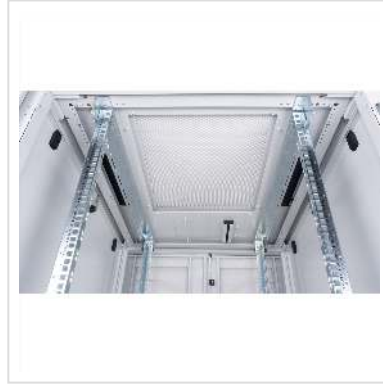

## ROLINE 19 inch server cabinet 47 U 600x1000 WxD grey

The server enclosures in the ROLINE Pro series have been specially developed for convenient and flexible network cabling. Inlets with brushes, a slide-on inlet with a foam rubber seal and an additional brush inlet in the base chassis are located on the sides of the roof and base (from 800 mm enclosure width), offering a wide range of possible applications. Perforated single-leaf front doors and double-leaf rear doors, each with a swivel handle and profile half cylinder, ensure improved air circulation. The roof has a perforated cover that allows easy installation of a fan module.

Two pairs of galvanised 19" profile rails are mounted inside the cabinet, which are equipped with height units that can be read in both directions and are adjustable in depth. They are also connected with depth braces. Each cabinet consists of a robust steel construction with a material thickness of up to 2.0 mm. The cabinets are electrostatically powder-coated and available in the standard colours grey (RAL 7035) and black (RAL 9005). Modular lockable and removable side panels (horizontally divided from 42U) and doors improve accessibility. The door hinges can also be changed. The entire construction can be dismantled, meaning that the cabinets can be completely removed if required.