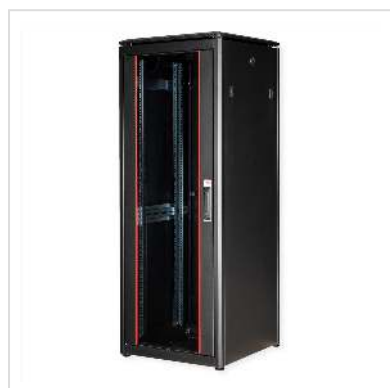

ROLINE 19-inch Network Cabinet Pro 32 U, 600x600 WxD Glass door black

Product No.	26.21.0225
Manufacturer	ROLINE
Manufacturer No.	26.21.0225
EAN (single piece)	7630049602281

ROLINE 19 inch network cabinet Pro 32 U 600x600 WxD glass door black

The network cabinets in the ROLINE Pro series have been developed to enable particularly convenient and flexible network cabling. With brush inlets in the roof and base area (from 26U and 800 mm cabinet width), a slide-on inlet in the base chassis with foam rubber seal and brush strips above and below the rear door (from 26U), they offer a wide range of possible uses for various application scenarios. Vertical cable ducts with cover, installed next to the profile rails (from 800 mm enclosure width), complete the design. A stepped, removable cover with ventilation slots improves air circulation and allows easy installation of a fan module. Two pairs of galvanised 19" profile rails are installed inside, which can be read in both directions and are adjustable in depth. They are also connected to additional depth struts in the enclosure. Each cabinet consists of a robust steel construction with a material thickness of up to 1.5 mm sheet steel.