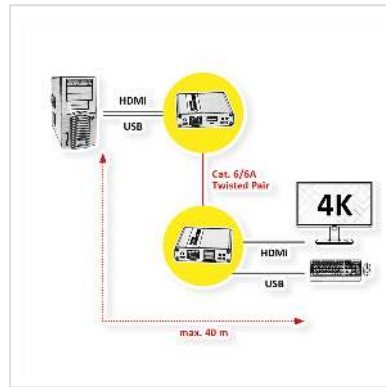

VALUE KVM Extender over Cat. 6/6A, HDMI, 4K@30Hz, max. 40m

Product No.	14.99.3043
Manufacturer	VALUE
Manufacturer No.	14.99.3043
EAN (single piece)	7630049633438

KVM Extension over a Cat. 6/6A/7 network cable of up to 70 meters at a resolution of 1080p@60Hz and up to 40 meters at a resolution of 4K@30Hz - perfect for advertising, monitoring systems, home entertainment, conferences, etc.

- Supports KVM functionality
- Resolution up to 4K@30Hz
- Transmission distance: 1080p@60Hz up to 70m, 4K@30Hz up to 40m, by using Cat. 6 or higher network cables
- Supports HDR10
- Automatically adjusts parameters to match different network cables and achieve the best display performance
- No latency
- Plug & Play
- Supports PoC (Power over Cable) - receiver is supplied via the transmitter
- Transmitter (TX) ports: 1x HDMI, 1x RJ-45, 1x USB A
- Receiver (RX) ports: 1x HDMI, 1x RJ-45, 2x USB A
- Dimensions Transmitter/Receiver (each): 20 x 60 x 75 mm
- Weight Transmitter/Receiver (each): 123 g
- Contents: Transmitter, Receiver, Power Supply DC 5V 2A, USB Cable A-A, User Manual

Technical specifications

Manufacturer VALUE

Product group	KVM (IP) extensions
Product type	KVM-Extender, HDMI
Colour	black
Scope of delivery	Transmitter, Receiver, Power Supply DC 5V 2A, USB Cable, User Manual
Inputs	2
Outputs	3
Max. distance	40 m
PC/Switch: monitor connection	HDMI
PC/Switch: mouse/keyboard connection	USB
Remote Console: Monitor connection	HDMI
Remote Console: Mouse/Keyboard connection	USB
Max. distance local-remote unit	40
Max. resolution (nominal)	3840 x 2160 @30Hz (max.)
Colour (Design profile)	black
Material (casing)	metal
Dimensions (HxWxD)	20 x 60 x 75 mm
Power supply unit required	yes
Power supply output	DC 5V 2A
Operating temperature min.	-20 °C
Operating temperature max.	60 °C