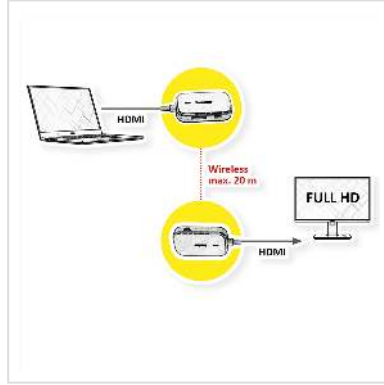

# VALUE Wireless Audio/Video System, HDMI, 20 m

<b>Product No.</b>	14.99.3414
<b>Manufacturer</b>	VALUE
<b>Manufacturer No.</b>	14.99.3414
<b>EAN (single piece)</b>	7630049629073

**The practical VALUE Wireless HDMI Audio/Video System transmits an HDMI signal wirelessly from a video source such as a DVD player, PC/laptop or console to a TV, beamer/projector or monitor - in a Full HD resolution of 1920x1080 @60Hz and up to 20m (open space)!**

The devices are connected via HDMI. The devices enable wireless transmission of the HDMI signal between transmitter and receiver over a distance of up to 20m (open space)!

- Transmits an HDMI signal wirelessly
- Audio/video transmission up to 20m distance between source and display device
- Resolution: Supports Full HD (1920x1080 @60Hz)
- Low power consumption
- Automatic change of transmission channel if required
- Color: white

## Technical specifications

Manufacturer	VALUE
Product group	Splitters and selectors
Product type	HDMI Extender
Colour	white

Length	20 m
Scope of delivery	Transmitter, receiver, 2x USB power cable, manual
Interface	HDMI
Max. distance	20 m
Video input	HDMI
Video output	HDMI
Max. resolution	1920 x 1080 @60Hz (2K, Full HD)
Power supply unit	Main Adapter
Height	10 mm
Width	75 mm
Depth	42 mm
Weight	90 g
Height of packaging (single piece)	10 mm
Width of packaging (single piece)	200 mm
Depth of packaging (single piece)	100 mm
Package weight (single piece)	0.05 kg